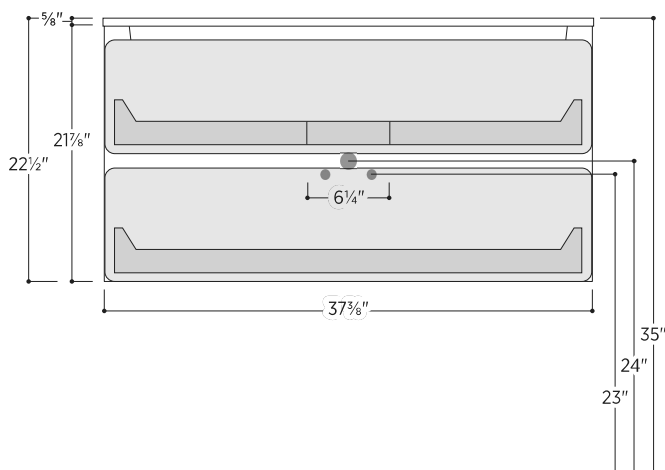

Form Soft · Black

PFFS3820BM + PCX3820

Front View

Side View