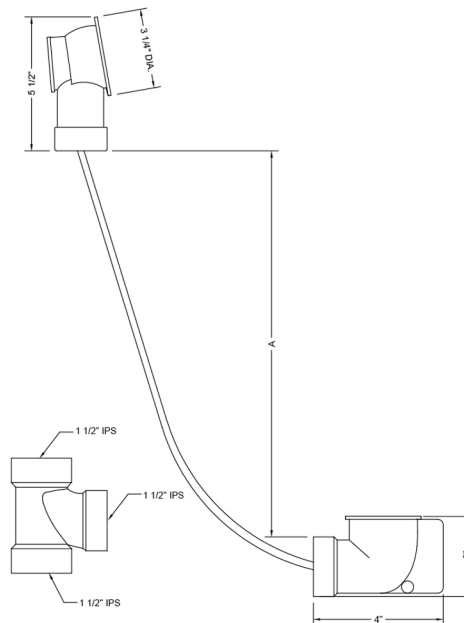

## ABS Bath Waste and Overflow Subassembly (Geberit)

Model #: 371-LT

### FEATURES:

- Designed to fit most manufacturers' bath and whirlpool tubs from 12" to 16" deep
- 17" cable length
- For 1½" ABS Schedule 40
- Stainless steel cable for strength and durability
- Complements both contemporary and traditional styling
- Geberit subassemblies
- SUBASSEMBLIES ONLY
- Complete with shoe/overflow mounting hardware

### SPECIFICATION DRAWING:

PVC BATH WASTE & OVERFLOW		
PART #	A	CABLE LENGTH
370-LT	12"-16"	17"
372-LT	17"-24"	27"
374-LT	23"-27"	33"
376-LT	28"-29"	43"
ABS BATH WASTE & OVERFLOW		
371-LT	12"-16"	17"
373-LT	17"-24"	27"
375-LT	23"-27"	33"
377-LT	28"-29"	43"