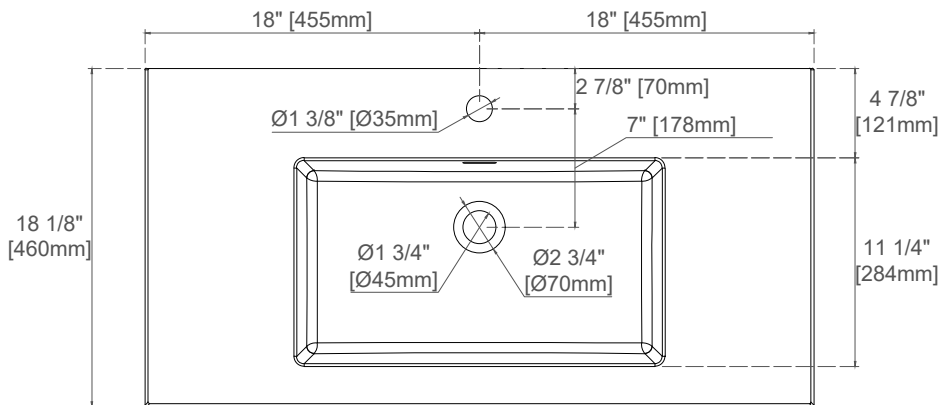

35.8" M-Series Single Basin
CS-S358-BM
CS-S358-GW

JAMES MARTIN
VANITIES™

Visit website for warranty and installation information
www.jamesmartinvanities.com

Version:202301