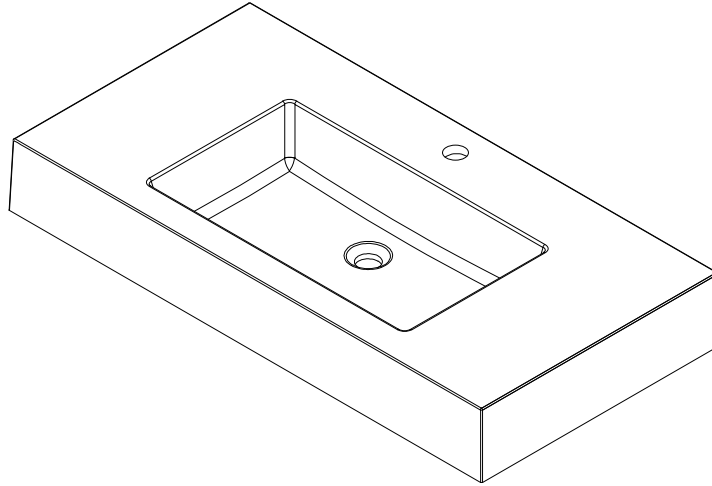

35.8" M-Series Single Basin
CS-S358-BM
CS-S358-GW

JAMES MARTIN
VANITIES™

Visit website for warranty and installation information
www.jamesmartinvanities.com

Version:202301