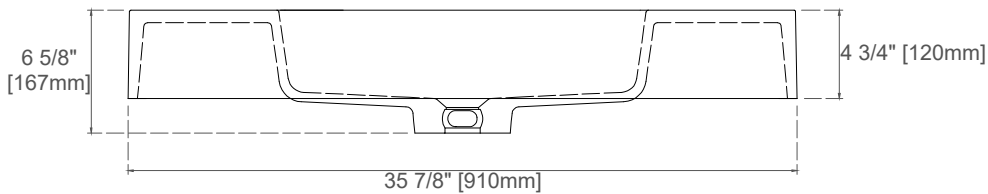

35.8" M-Series Single Basin
CS-S358-BM
CS-S358-GW

JAMES MARTIN
VANITIES™

Visit website for warranty and installation information
www.jamesmartinvanities.com

Version:202301