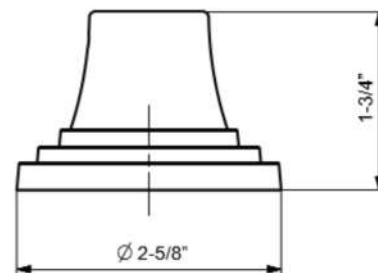

Dimensions are nominal and may vary. Dimensions and specifications subject to change without notice.