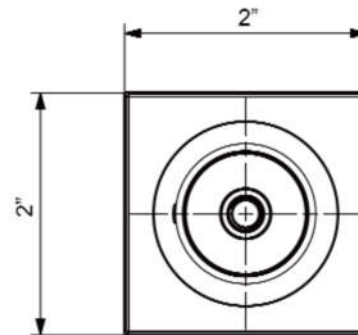

Dimensions are nominal and may vary. Dimensions and specifications subject to change without notice.