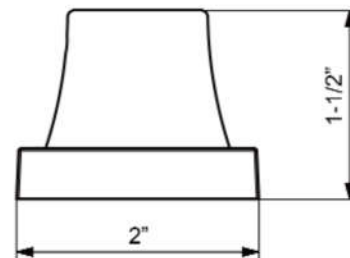

Dimensions are nominal and may vary. Dimensions and specifications subject to change without notice.