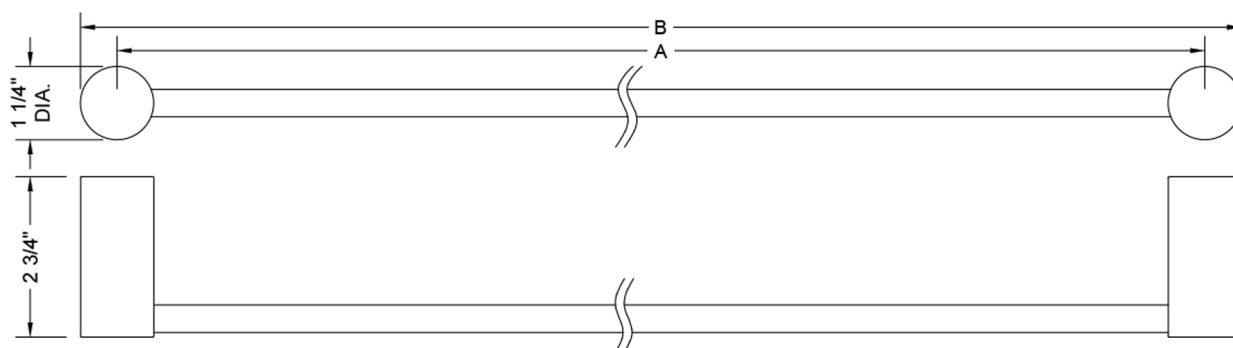

Contempo II 24" Towel Bar

Model #: 3501-TB-24-

FEATURES:

- All brass towel bar
- Universal mounting hardware included
- 2 3/4" projection
- Custom lengths available. Contact JACLO for pricing and availability.
- Able to be cut in the field
- Blocking required for proper installation

SPECIFICATION DRAWING:

CONTEMPO II JACLO TOWEL BARS			
PART. #	DESCRIPTION	A	B
3501-TB-18-	18" ALL BRASS TOWEL BAR	18"	19 1/4"
3501-TB-24-	24" ALL BRASS TOWEL BAR	23 3/16"	24 7/16"