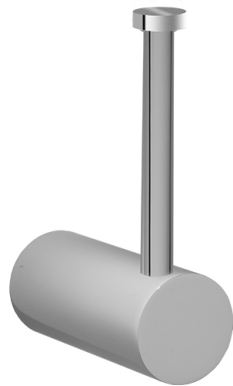

# Contempo II Straight Toilet Paper Holder

**Model #: 3501-STP-**

**FEATURES:**

- All brass single post toilet paper holder
- Universal mounting hardware included
- 3" projection
- 3501-STP can be mounted vertical or horizontal
- Fits standard toilet tissue roll
- Blocking required for proper installation

**AVAILABLE FINISHES:**

Polished Chrome (PCH)	Satin Chrome (SC)	Bronze Umber (BU)
Satin Nickel (SN)	Pewter (PEW)	Caramel Bronze (CB)
Polished Nickel (PN)	Antique Brass (AB)	Antique Copper (ACU)
Oil-Rubbed Bronze (ORB)	Polished Brass (PB)	Polished Copper (PCU)
Vintage Bronze (VB)	Satin Brass (SB)	Matte Black (MBK)
Satin Gold (SG)	Polished Gold (PG)	Black Nickel (BKN)
White (WH)	Unlacquered Brass (ULB)	Satin Cooper (SCU)
Almond (ALD)	Amber (AMB)	Azure Blue (AZB)
Coral (COR)	Mint Green (GRN)	Stone Grey (GRY)
Lilac (LAC)	Light Blue (LBL)	Limon (LIM)
Plum (PLM)	Pink (PNK)	Red (RED)
Graphite (GPH)	Aged Unlacquered Brass (AUB)	