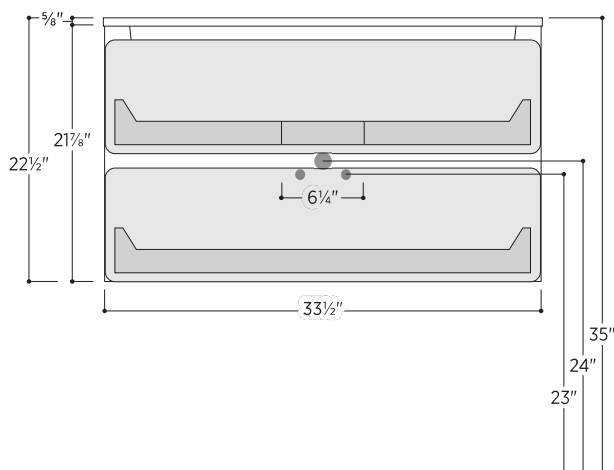

# Form Soft · White

PFFS3420WM + PCX3420

Front View

Side View