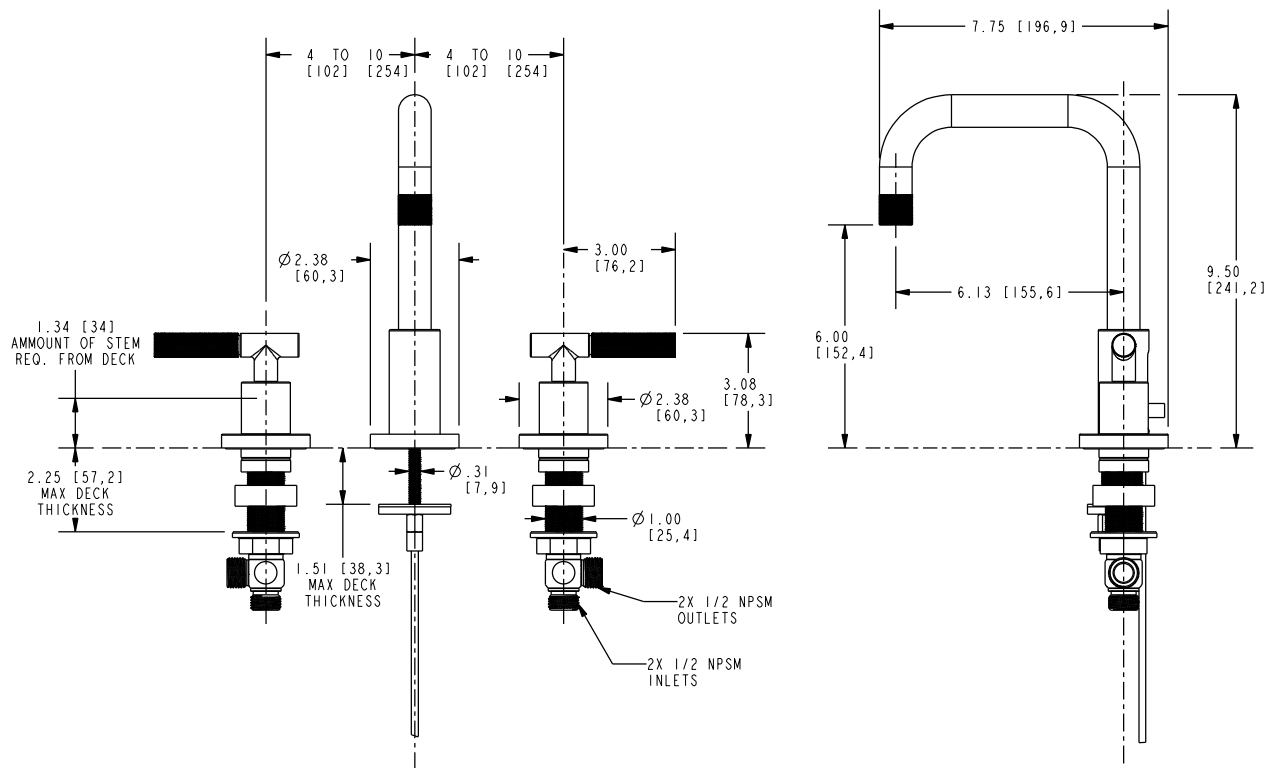

Features

- Solid brass construction
- Brass valve bodies
- Quarter-turn washerless ceramic disc valve cartridges
- Spout assembly with integral supply hoses
- Pop-up drain with tailpiece
- 6.00" (15.2 cm) spout height at outlet
- 6.13" (15.6 cm) spout reach (c-c)
- For 8" (20.3 cm) centers - Maximum 20" (50.8 cm)
- ADA Compliant
- 1.2 GPM (4.5 LPM) Max

The two-handle Widespread Lavatory Faucet shall be made of solid brass construction. Faucet shall incorporate a spout assembly with integral supply hoses and feature brass valve bodies with quarter-turn washerless ceramic disc valve cartridges. Faucet shall have a 1.2 gallon (4.5 liter) per minute maximum flow rate. Product shall be for 8" (20.3 cm) centers - Maximum 20" (50.8 cm). Product shall incorporate a 6.00" (15.2 cm) spout height at outlet and a 6.13" (15.6 cm) spout reach (c-c). Faucet shall include a pop-up drain with tailpiece and incorporate ADA compliant contemporary lever handles. Widespread Lavatory Faucet shall be Newport Brass Model 3360/____.

3360

PRODUCT DIMENSIONS *(Units are in inches)*

Product Dimensions are provided for reference only. For specific product installation guidelines, please reference the Installation Instructions of the product being installed.