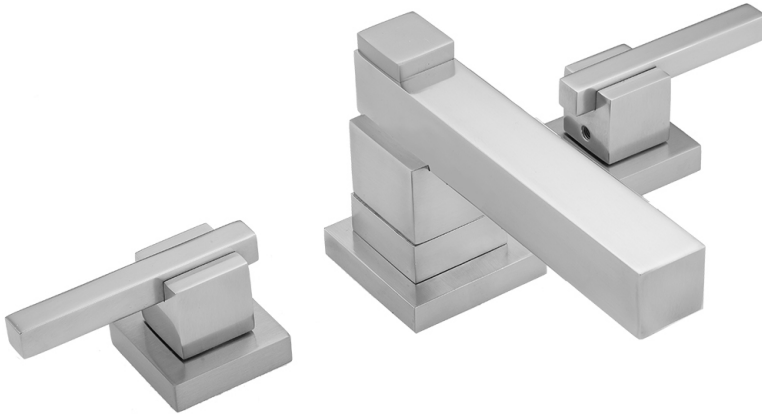

CUBIX® Faucet Double Stack with CUBIX® Lever Handles

Model #: 3304-T670-

FEATURES:

- All brass 8" - 12" widespread faucet includes brass pop-up drain with overflow
- 1/4 turn ceramic valves
- Stationary Spout
- Available Flow Rates: 1.5, 1.2 & 0.5 GPM. Additional flow rate (aerator) options available. Contact JACLO
- 5 1/2" spout reach center to center
- Spout Hole Size Min-Max: 1 5/8" - 2"
- Valve Hole Size Min-Max: 1 1/8" - 1 5/8"
- For additional drain options refer to lavatory drain section or visit jaclo.com
- Not available in BKN, PCU, PG, SG, WH, JACLO=COLOR

AVAILABLE FINISHES:

Polished Chrome (PCH)	Satin Chrome (SC)	Bronze Umber (BU)
Satin Nickel (SN)	Pewter (PEW)	Caramel Bronze (CB)
Polished Nickel (PN)	Antique Brass (AB)	Antique Copper (ACU)
Oil-Rubbed Bronze (ORB)	Polished Brass (PB)	Vintage Bronze (VB)
Satin Brass (SB)	Matte Black (MBK)	Satin Cooper (SCU)
Graphite (GPH)	Aged Unlacquered Brass (AUB)	