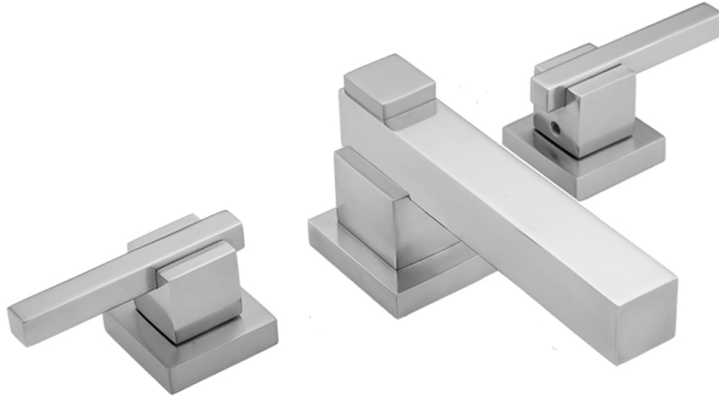

## CUBIX® Faucet with CUBIX® Lever Handles

Model #: 3204-T670-

### FEATURES:

- All brass 8" - 12" widespread faucet includes brass pop-up drain with overflow
- 1/4 turn ceramic valves
- Stationary Spout
- Available Flow Rates: 1.5, 1.2 & 0.5 GPM. Additional flow rate (aerator) options available. Contact JACLO
- 5 1/2" spout reach center to center
- Spout Hole Size Min-Max: 1 5/8" - 2"
- Valve Hole Size Min-Max: 1 1/8" - 1 5/8"
- For additional drain options refer to lavatory drain section or visit [jaclo.com](http://jaclo.com)
- Not available in BKN, PCU, PG, SG, WH, JACLO=COLOR