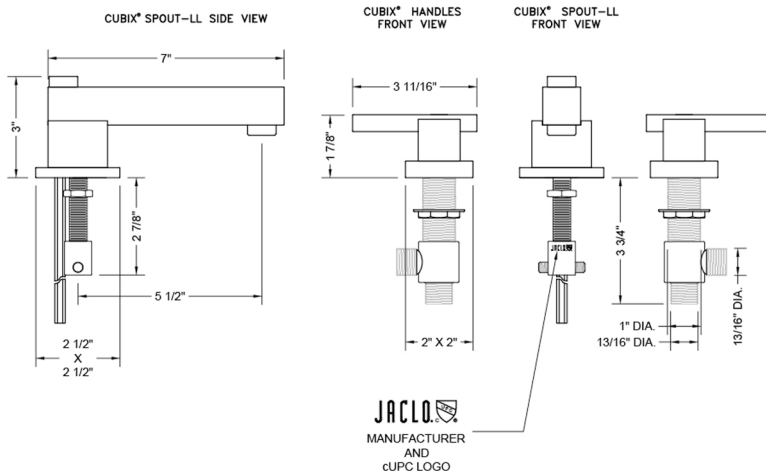

SPECIFICATION DRAWING: