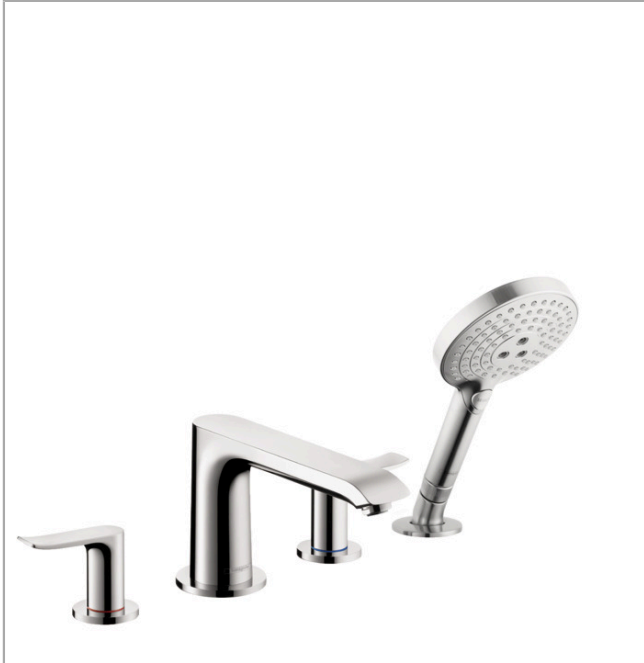

Metris

4-Hole Roman Tub Set Trim with 1.75 GPM Handshower

Finish: **chrome** Part no. : **31404001**

Description

Features

- Flow: 5.52 GPM (20.9 L/Min)
- Flow rate of hand shower at 3 bar: 1.75 GPM (6.6 L/Min)
- Ceramic valves hot/cold 90°
- Integrated double backflow prevention
- Installation on bath rim
- EPD Shower and Bath Faucets

Item details

List Price $ 1,091.00

Technology

Compliance / Sustainability

Product image