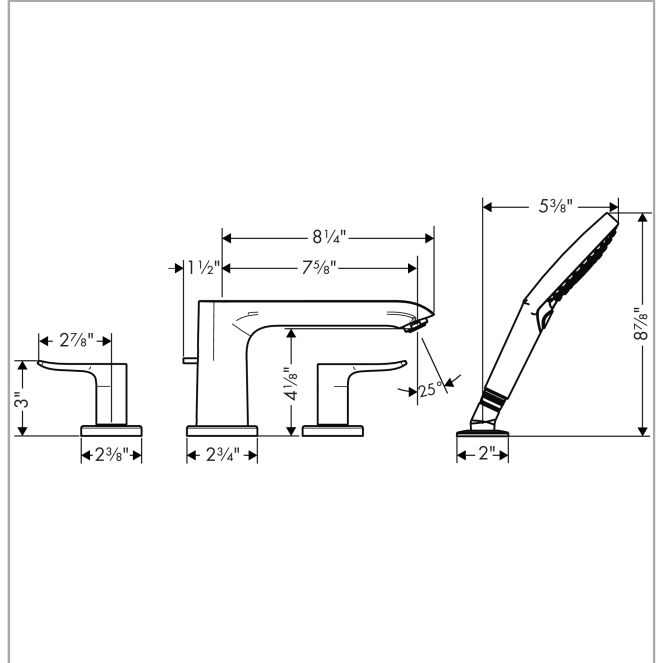

### 4-Hole Roman Tub Set Trim with 1.75 GPM Handshower

Finish: **chrome** Part no. : **31404001**

##### Features

- Flow: 5.52 GPM (20.9 L/Min)
- Flow rate of hand shower at 3 bar: 1.75 GPM (6.6 L/Min)
- Ceramic valves hot/cold 90°
- Integrated double backflow prevention
- Installation on bath rim
- EPD Shower and Bath Faucets

#### Scale drawing

**Metris**  
**4-Hole Roman Tub Set Trim with 1.75 GPM Handshower**  
 Finish: **chrome** Part no. : **31404001**

Exploded drawing

Year of production: >07/18