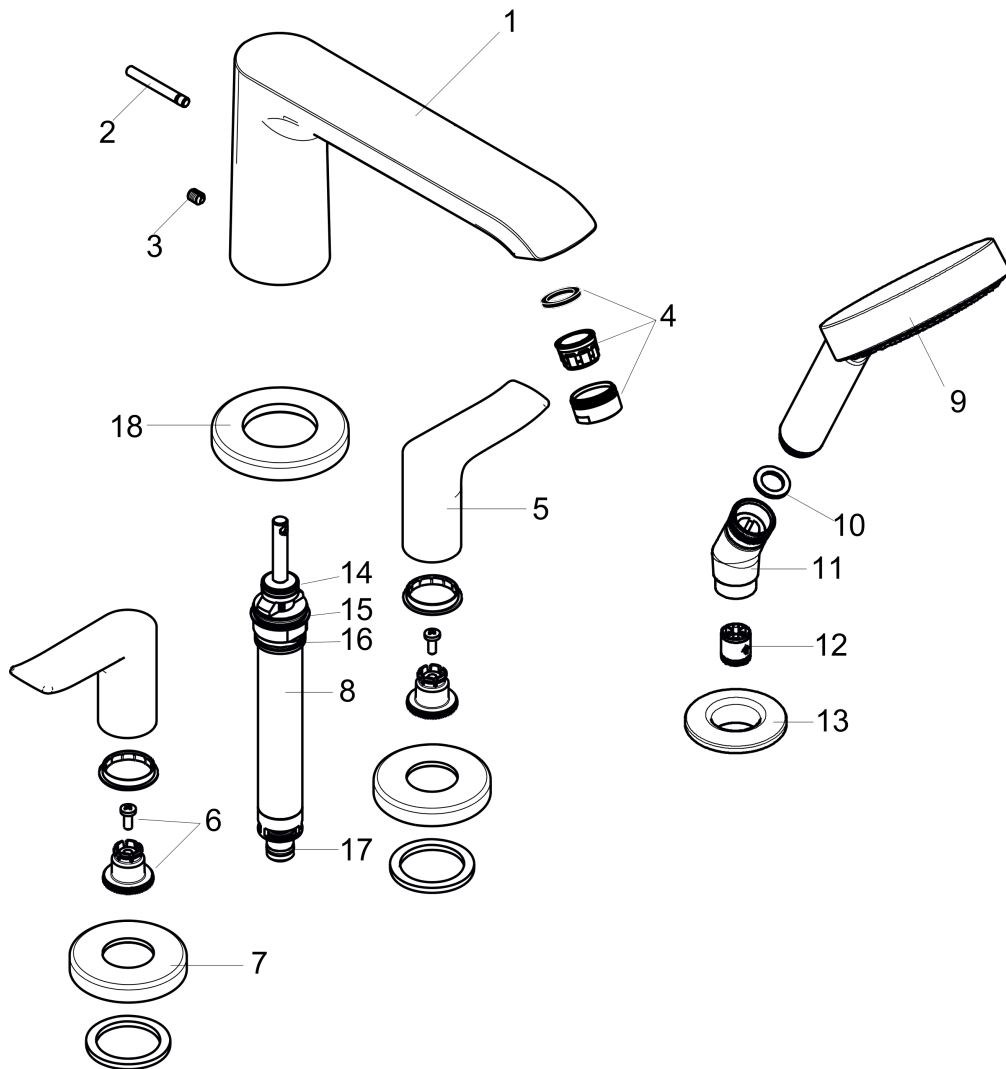

#### Product image

#### Scale drawing

**Metris**  
**4-Hole Roman Tub Set Trim with 1.75 GPM Handshower**  
 Finish: **chrome** Part no. : **31404001**

Exploded drawing

Year of production: >07/18

### 4-Hole Roman Tub Set Trim with 1.75 GPM Handshower

Finish: **chrome** Part no. : **31404001**

## Spare parts list

Year of production: >07/18

Pos.	Description	Part no.	Price	PU
1	spout cpl.	95799000	-	1
2	diverter knob	98607000	-	1
3	hollow set screw M6x6	97660000	-	1
4	aerator M24x1 (25 l/min)	13956000	-	1
5	handle	95846000	-	1
6	handle fixing set	94184000	-	1
7	escutcheon	31098000	-	1
8	selector assy	96775000	-	1
9	handshower	26036001	-	1
10	filter packing	94246000	-	1
11	shower holder	28071000	-	1
12	set of non return valves DW 15	94074000	-	1
13	escutcheon Ø 52 mm	97159000	-	1
14	O-Ring 14x2,5	98189000	-	1
15	O-Ring 23x2,5	98183000	-	1
16	O-Ring 22x2	98185000	-	1
17	O-ring 9x2,5	98217000	-	1
18	escutcheon Ø 70 mm	97779000	-	1
a	base body	06646000	-	1
b	O-ring 58x3	98202000	-	1