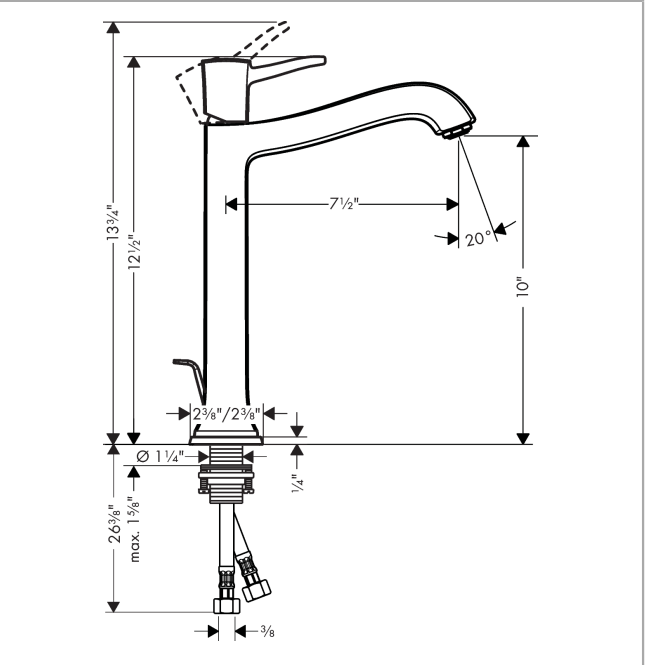

**Metropol Classic**  
**Single-Hole Faucet 260 with Pop-Up Drain, 1.2 GPM**  
 Finish: **chrome** Part no. : **31303001**

### Scale drawing

**Metropol Classic**  
**Single-Hole Faucet 260 with Pop-Up Drain, 1.2 GPM**  
 Finish: **chrome** Part no. : **31303001**

Exploded drawing

Year of production: >01/19

**Metropol Classic**  
**Single-Hole Faucet 260 with Pop-Up Drain, 1.2 GPM**  
 Finish: **chrome** Part no. : **31303001**

## Spare parts list

Year of production: >01/19

Pos.	Description	Part no.	Price	PU
1	handle	92815000	-	1
2	screw cover	96338000	-	1
3	flange	98863000	-	1
4	nut	98864000	-	1
5	cartridge, assy	95973001	-	1
6	adapter for cartridge	98866000	-	1
7	aerator M24x1 (4,5 l/min)	92877000	-	1
8	pull rod	96657000	-	1
9	escutcheon for spout	92814000	-	1
10	fixing set (Ø 32)	13961000	-	1
11	connection hose 35½" M8x0,75 3/8"	96316001	-	1
12	locking screw for handle	95140000	-	1
13	seal	98865000	-	1
14	O-ring 23x2	98398000	-	1
15	O-ring 27x1,5	92527000	-	1
16	O-ring 25x1,5	98146000	-	1
a	pop up waste	88509000	-	1