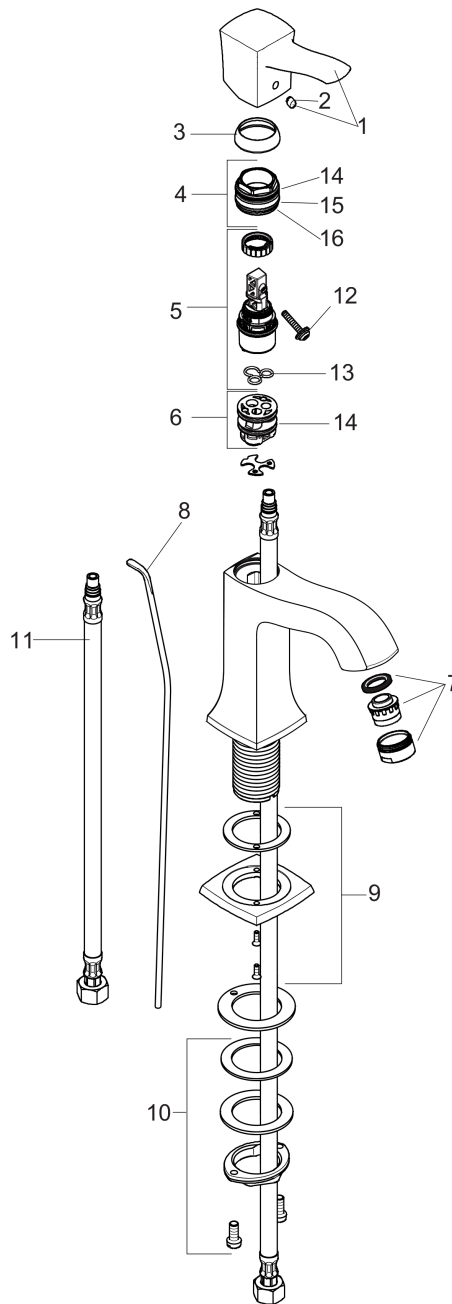

**Metropol Classic**  
**Single-Hole Faucet 260 with Pop-Up Drain, 1.2 GPM**  
 Finish: **chrome** Part no. : **31303001**

### Product image

### Scale drawing

**Metropol Classic**  
**Single-Hole Faucet 260 with Pop-Up Drain, 1.2 GPM**  
 Finish: **chrome** Part no. : **31303001**

Exploded drawing

Year of production: >01/19

**Metropol Classic**  
**Single-Hole Faucet 260 with Pop-Up Drain, 1.2 GPM**  
 Finish: **chrome** Part no. : **31303001**

## Spare parts list

Year of production: >01/19

Pos.	Description	Part no.	Price	PU
1	handle	92815000	-	1
2	screw cover	96338000	-	1
3	flange	98863000	-	1
4	nut	98864000	-	1
5	cartridge, assy	95973001	-	1
6	adapter for cartridge	98866000	-	1
7	aerator M24x1 (4,5 l/min)	92877000	-	1
8	pull rod	96657000	-	1
9	escutcheon for spout	92814000	-	1
10	fixing set (Ø 32)	13961000	-	1
11	connection hose 35½" M8x0,75 3/8"	96316001	-	1
12	locking screw for handle	95140000	-	1
13	seal	98865000	-	1
14	O-ring 23x2	98398000	-	1
15	O-ring 27x1,5	92527000	-	1
16	O-ring 25x1,5	98146000	-	1
a	pop up waste	88509000	-	1