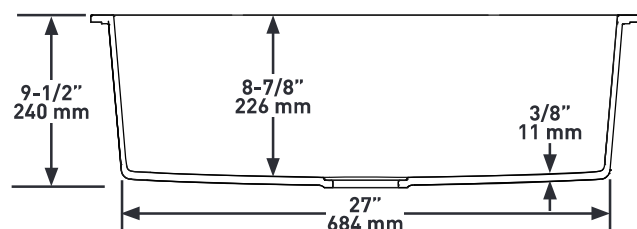

Riobel®

RR HOUSE OF ROHL.

SHAPE

- Rectangle

SIZE

- Length: 30-1/4" (770mm), Width: 18-3/8" (467mm), Height: 9-1/2" (240mm)
- Due to ±2% dimensions, it is recommended that the cabinet maker wait until your sink is delivered to make the cabinet
- 33" (83.82 cm) minimum cabinet size

SPECIFICATIONS

FONSA™

30" Quartz Single Bowl Undermount Kitchen Sink

MODELS: FAUM3018

Cross Section Front View

Cross Section Side View

For warranty or additional information, contact:

U.S.A.
houseofrohl.com/support
 1-800-777-9762