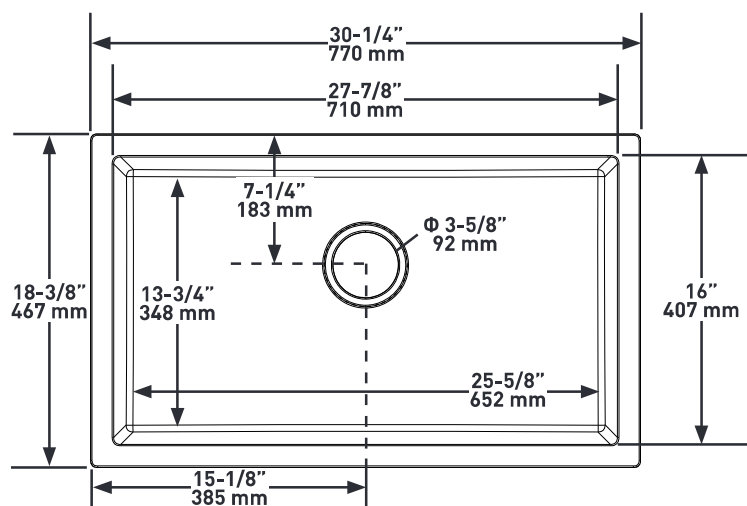

Cross Section Front View