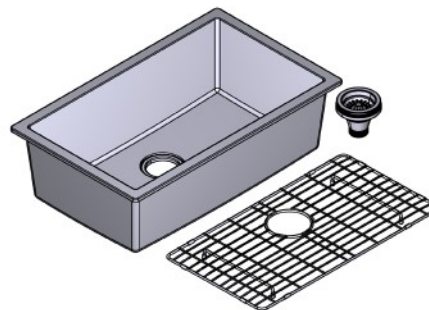

Riobel®

RR HOUSE OF ROHL.

SHAPE

- Rectangle

SIZE

- Length: 30-1/4" (770mm), Width: 18-3/8" (467mm), Height: 9-1/2" (240mm)
- Due to ±2% dimensions, it is recommended that the cabinet maker wait until your sink is delivered to make the cabinet
- 33" (83.82 cm) minimum cabinet size

MATERIAL

- Quartz Composite

WEIGHT

- 40lbs. (18kg)

CAPACITY

- 58L/15.3 Gal (US)

INSTALLATION TYPE

- Undermount

SPECIFICATIONS

FONSA™

30" Quartz Single Bowl Undermount Kitchen Sink

MODELS: FAUM3018

Cross Section Front View

Cross Section Side View

For warranty or additional information, contact:

U.S.A.
houseofrohl.com/support
 1-800-777-9762