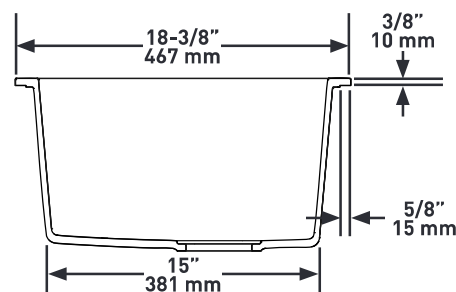

Cross Section Side View