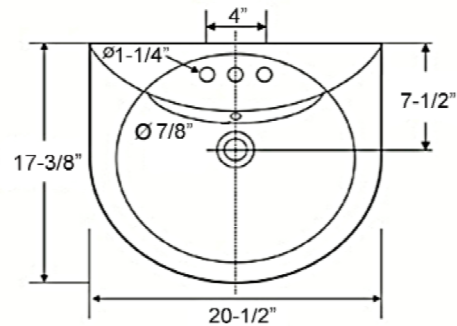

BANKS PEDESTAL LAVATORY

CAT. NO
3-915X

Faucet not included

W: 20-1/2"
D: 17-3/8"
H: 31-3/4"

Column: 25-7/8" x 6-5/8" x 6-1/2"
Water depth 3-3/4" to overflow

column is open

Interior Dimensions:

Basin interior:	16-1/4" x 10-1/2"
Basin depth:	6"
Faucet and spout holes:	2" & 1-1/4"
Back of basin to center of faucet:	2-3/8"
Back of basin to center of drain:	7-1/2"
Mount bolts height:	28-5/8"
Mount holes cc:	7-1/4"

Features:

- ▶ Made of Vitreous China
- ▶ Available pre-drilled for single hole (3-9151) or 4" centerset (3-9154)
- ▶ Overflow
- ▶ Chrome overflow cover included
- ▶ Mounting hardware included
- ▶ cUPC approved

Mounting hardware

Colors:
WH White

Meets or exceeds the following specifications: ASME A112.19.2 2018 and CSA B45.1-18 for ceramic plumbing fixtures.

Dimensions of fixture are nominal and may vary within the range of tolerances established by ASME Standard A112.19.2. Dimensions and specifications subject to change without notice.