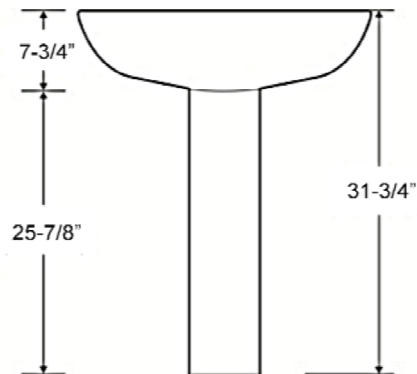

BANKS PEDESTAL LAVATORY

CAT. NO
3-915X

Faucet not included

W: 20-1/2"
D: 17-3/8"
H: 31-3/4"

Column: 25-7/8" x 6-5/8" x 6-1/2"
Water depth 3-3/4" to overflow

column is open

Interior Dimensions:

Basin interior:	16-1/4" x 10-1/2"
Basin depth:	6"
Faucet and spout holes:	2" & 1-1/4"
Back of basin to center of faucet:	2-3/8"
Back of basin to center of drain:	7-1/2"
Mount bolts height:	28-5/8"
Mount holes cc:	7-1/4"

Features:

- ▶ Made of Vitreous China
- ▶ Available pre-drilled for single hole (3-9151) or 4" centerset (3-9154)
- ▶ Overflow
- ▶ Chrome overflow cover included
- ▶ Mounting hardware included
- ▶ cUPC approved

Mounting hardware

Colors:
WH White

Meets or exceeds the following specifications: ASME A112.19.2 2018 and CSA B45.1-18 for ceramic plumbing fixtures.

Dimensions of fixture are nominal and may vary within the range of tolerances established by ASME Standard A112.19.2. Dimensions and specifications subject to change without notice.