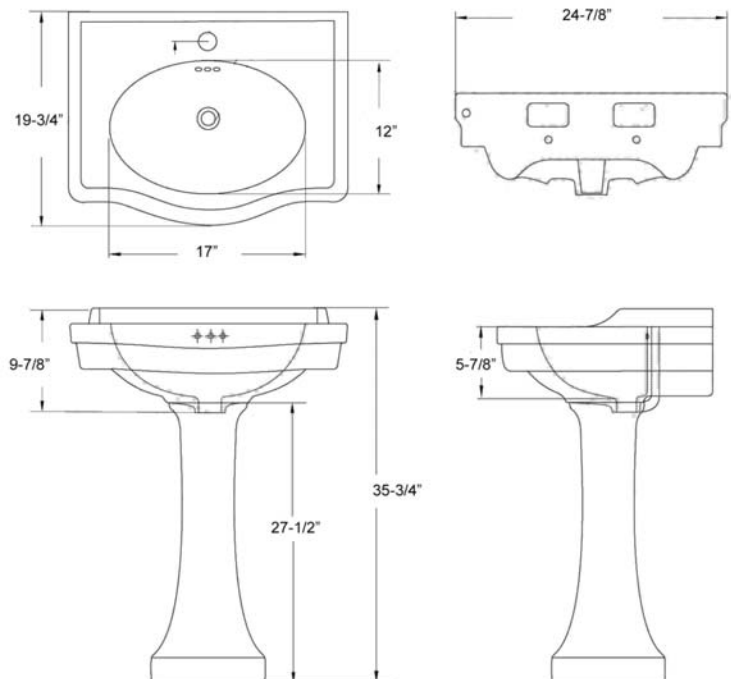

## Features:

- ▶ Made of vitreous china
- ▶ Mounting hardware included
- ▶ Available pre-drilled for single hole (3-9131), 4" center set (3-9134), or 8" widespread (3-9138) faucet
- ▶ Pre-drilled overflow holes
- ▶ Back of column is open
- ▶ Lip size: 1-5/8" H x 7-1/2" D x 22-3/8" L
- ▶ Deck size: 3-3/4" W x 22-3/8" L
- ▶ Glazed sink

### Compliance Certification

Meets or exceeds the following specifications: ASME 12.19.2.2018 for vitreous china fixtures.

Column: 27-1/2" H x 12" W x 12"D

## Interior Dimensions:

Basin Interior: 17" x 12"  
 Basin Depth: 5-7/8"  
 Water depth to overflow: 5-1/4"  
 Back of basin to center of drain: 7-1/2"  
 Back of basin to center of faucet: 1-3/4"  
 Drain: 1-7/8"  
 Faucet hole diameter: 1-3/8"  
 Mount bolts height: 31-1/4"  
 Mount holes cc: 7-3/8"  
 Wall to back of column: 6-1/2"  
 Backsplash to start of faucet hole: 1"  
 End of faucet hole to start of bowl: 1-3/8"

Dimensions of fixture are nominal and may vary within the range of tolerances established by ASME Standard A112.19.2.2018. Dimensions and specifications subject to change without notice.