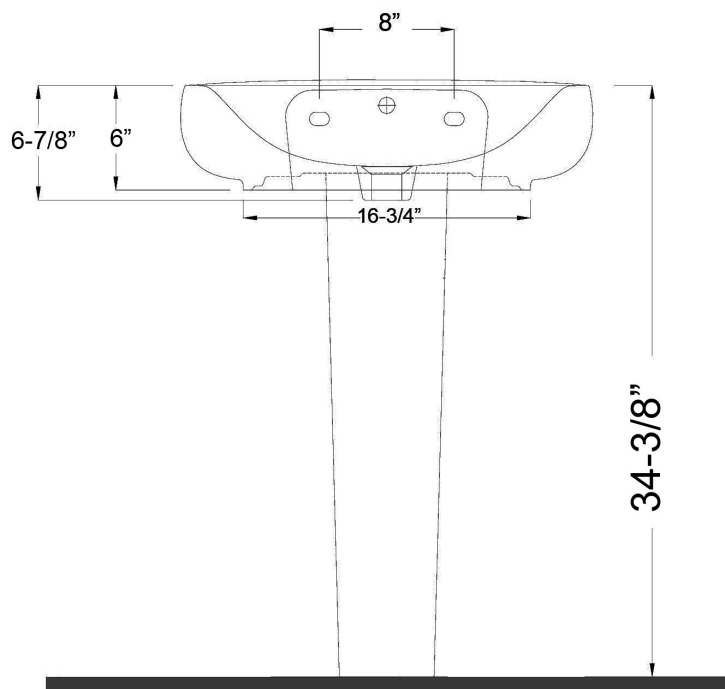

SPECIFICATIONS

ILLUSION 600 PEDESTAL

Illusion Collection

SKU # OPTIONS

- 3-731WH | White, One Faucet Hole
- 3-734WH | White, 4" Faucet Spread

PRODUCT DETAILS

- 23.75" x 17.37" x 34.37" OD
- 20.5" x 12" x 4.87" ID
- Vitreous china material
- 2" drain opening
- Pre-drilled overflow
- Back of column is open
- Back of basin to center of faucet: 2.37"
- Back of basin to center of drain: 8.25"
- Mount bolts cc: 8"
- Mount bolts height: 32.12"
- Column height: 29.25"
- Combination consists of basin and pedestal