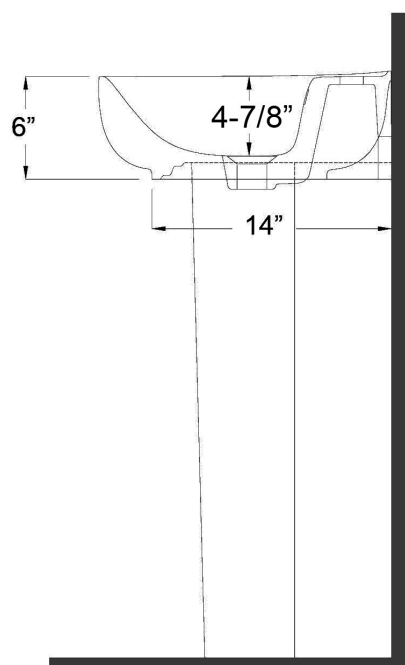

SPECIFICATIONS

ILLUSION 600 PEDESTAL

Illusion Collection

SKU # OPTIONS

- 3-731WH | White, One Faucet Hole
- 3-734WH | White, 4" Faucet Spread

PRODUCT DETAILS

- 23.75" x 17.37" x 34.37" OD
- 20.5" x 12" x 4.87" ID
- Vitreous china material
- 2" drain opening
- Pre-drilled overflow
- Back of column is open
- Back of basin to center of faucet: 2.37"
- Back of basin to center of drain: 8.25"
- Mount bolts cc: 8"
- Mount bolts height: 32.12"
- Column height: 29.25"
- Combination consists of basin and pedestal