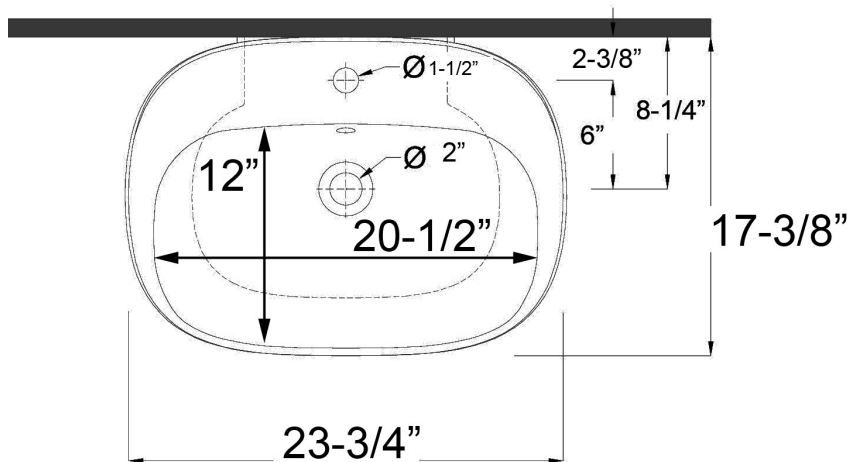

SPECIFICATIONS

ILLUSION 600 PEDESTAL

Illusion Collection

SKU # OPTIONS

- 3-731WH | White, One Faucet Hole
- 3-734WH | White, 4" Faucet Spread

PRODUCT DETAILS

- 23.75" x 17.37" x 34.37" OD
- 20.5" x 12" x 4.87" ID
- Vitreous china material
- 2" drain opening
- Pre-drilled overflow
- Back of column is open
- Back of basin to center of faucet: 2.37"
- Back of basin to center of drain: 8.25"
- Mount bolts cc: 8"
- Mount bolts height: 32.12"
- Column height: 29.25"
- Combination consists of basin and pedestal