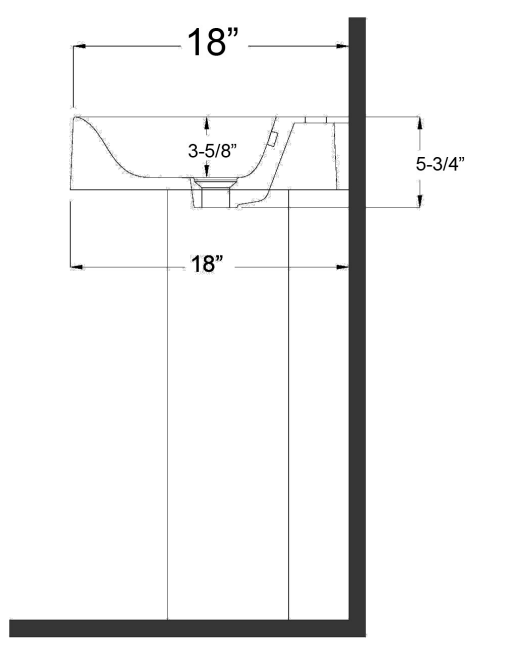

SPECIFICATIONS

DES 810 PEDESTAL

RAK Des Collection

SKU # OPTIONS

- 3-610WH | White, No Faucet Hole
- 3-611WH | White, One Faucet Hole
- 3-614WH | White, 4" Faucet Spread
- 3-618WH | White, 8" Faucet Spread

PRODUCT DETAILS

- 31.5" x 18" x 32.62" OD
- 18" x 12" x 3.62" ID
- Fire clay material
- 1.75 drain opening
- Pre-drilled overflow
- Back of basin to center of faucet: 1.37"
- Back of basin to center of drain: 8.75"
- Mount bolts cc: 11"
- Mount bolts height: 30.5"
- Column height: 28.25"
- Combination consists of basin and pedestal