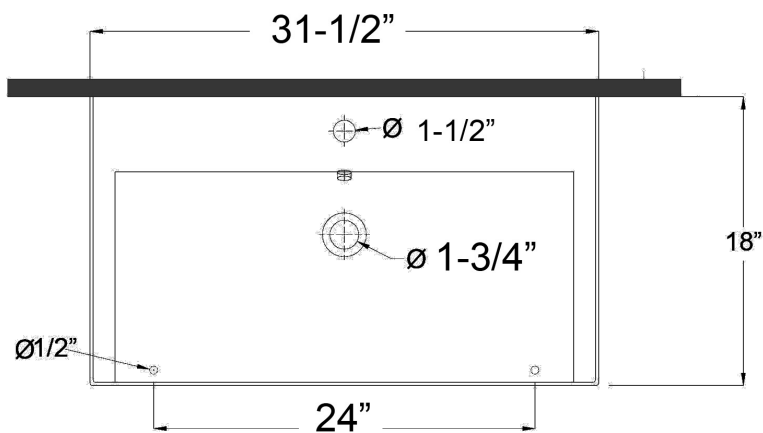

SPECIFICATIONS

DES 810 PEDESTAL

RAK Des Collection

SKU # OPTIONS

- 3-610WH | White, No Faucet Hole
- 3-611WH | White, One Faucet Hole
- 3-614WH | White, 4" Faucet Spread
- 3-618WH | White, 8" Faucet Spread

PRODUCT DETAILS

- 31.5" x 18" x 32.62" OD
- 18" x 12" x 3.62" ID
- Fire clay material
- 1.75 drain opening
- Pre-drilled overflow
- Back of basin to center of faucet: 1.37"
- Back of basin to center of drain: 8.75"
- Mount bolts cc: 11"
- Mount bolts height: 30.5"
- Column height: 28.25"
- Combination consists of basin and pedestal