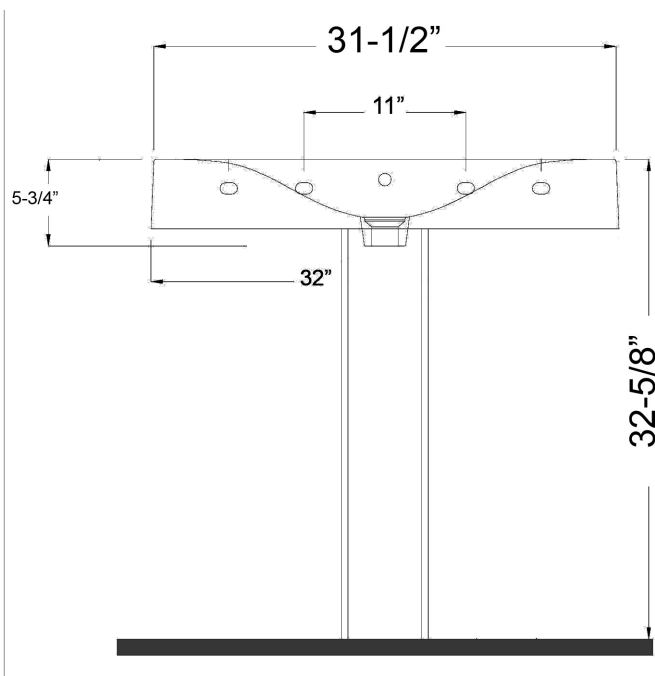

SPECIFICATIONS

DES 810 PEDESTAL

RAK Des Collection

SKU # OPTIONS

- 3-610WH | White, No Faucet Hole
- 3-611WH | White, One Faucet Hole
- 3-614WH | White, 4" Faucet Spread
- 3-618WH | White, 8" Faucet Spread

PRODUCT DETAILS

- 31.5" x 18" x 32.62" OD
- 18" x 12" x 3.62" ID
- Fire clay material
- 1.75 drain opening
- Pre-drilled overflow
- Back of basin to center of faucet: 1.37"
- Back of basin to center of drain: 8.75"
- Mount bolts cc: 11"
- Mount bolts height: 30.5"
- Column height: 28.25"
- Combination consists of basin and pedestal