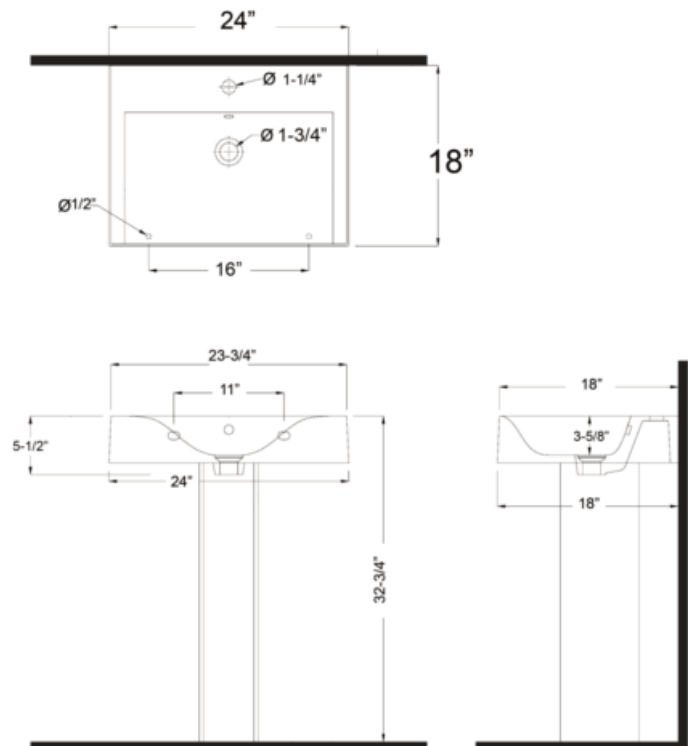

DES 610 PEDESTAL LAVATORY

CAT. NO
3-60XWH

Faucet not included

Mounting hardware

W: 24"
D: 18"
H: 32-3/4"

Column: 28-1/4" x 7-1/2" x 6"
Wall to back of column: 4-3/4"

Interior Dimensions:

Basin interior:	12" x 14"
Basin depth:	3-5/8"
Faucet and spout holes:	1-1/4" & 1-3/4"
Back of basin to center of faucet:	2-1/8"
Back of basin to center of drain:	8-1/2"
Mount bolts height:	30-1/2"
Mount holes cc:	11"

Features:

- ▶ Made of Fireclay
- ▶ Available with no holes (**3-600WH**), pre-drilled for single hole (**3-601**), 4" center set (**3-604**), and 8" widespread (**3-608**)
- ▶ Overflow
- ▶ Mounting hardware included

Colors:

WH White

Meets or exceeds the following specifications: ASME A112.19.2 2018 and CSA B45.1-18 for ceramic plumbing fixtures.

Dimensions of fixture are nominal and may vary within the range of tolerances established by ASME Standard A112.19.2. Dimensions and specifications subject to change without notice.