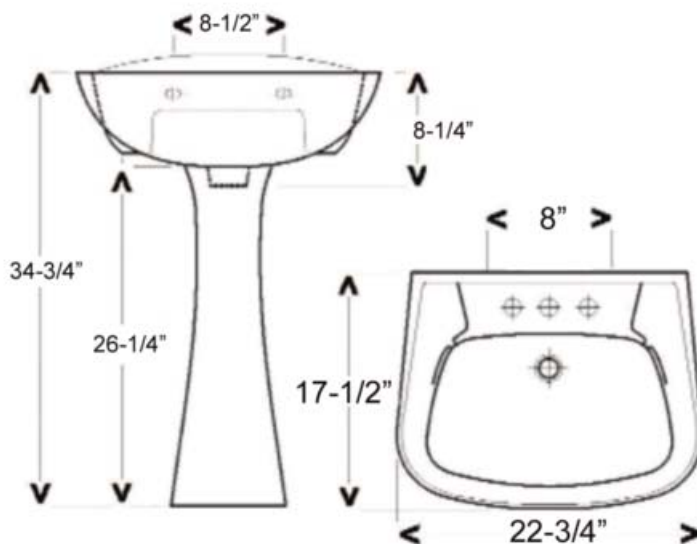

# HARTFORD PEDESTAL LAVATORY

Cat. No.  
3-31X

Faucet not included

W: 22-3/4"  
D: 17-1/2"  
H: 34-3/4"

Column: 26-1/4" L x 7-7/8" D x 9-1/4" W

## Interior Dimensions:

Basin Interior: 18-1/2"W x 11-1/4"D  
 Basin Depth: 7-1/8"  
 Water depth to overflow: 5-1/2"  
 Back of basin to center of faucet: 1-5/8"  
 Back of basin to center of drain: 5-1/2"  
 Mount bolts height: 31-1/2"  
 Faucet hole diameter: 1-3/8"  
 Mount holes cc: 8-1/2"  
 Drain hole size: 1-7/8"  
 Wall to back of column: 3-1/4"  
 Backsplash to start of faucet hole: 7/8"  
 End of faucet hole to start of bowl: 1"

## Features:

- ▶ Made of Vitreous China
- ▶ Available for 4" center set or 8" widespread
- ▶ Mounting Hardware Included
- ▶ Pre-drilled overflow hole
- ▶ For ease installation order **Hangers** (pair) or **Bracket** (one)
- ▶ Deck size: 3-3/8" W x 19-1/8" L
- ▶ Lip size: 1-1/2" H x 12-1/4" D x 19-1/8" L
- ▶ Glazed sink
- ▶ Back of column is open

## Colors:

WH White  
BQ Bisque

Meets or exceeds the following specifications: ASME A112.19.2 2018 and CSA B45.1-18 for ceramic plumbing fixtures.

Dimensions of fixture are nominal and may vary within the range of tolerances established by ASME Standard A112.19.2-2018. Dimensions and specifications subject to change without notice.