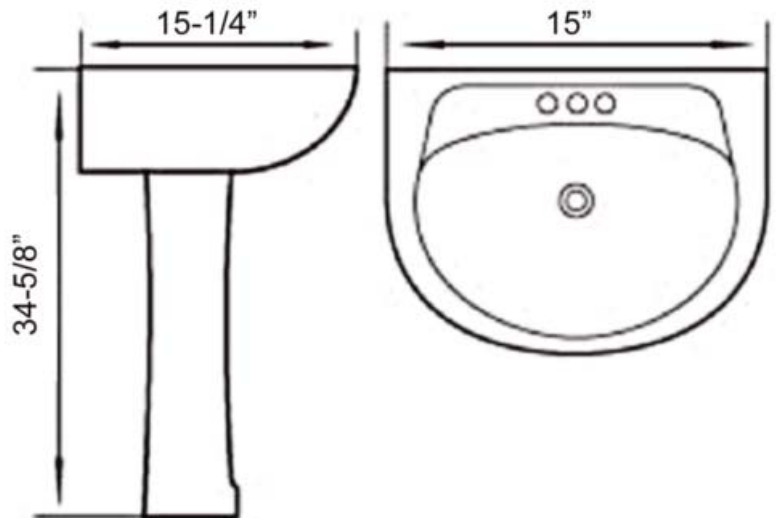

SILVI 15" PEDESTAL LAVATORY

Cat. No.
3-306X

Faucet not included

W: 15"
D: 15-1/4"
H: 34-5/8"

Column: 28-5/8" L x 9-3/8" W x 9-3/8" D

Interior Dimensions:

Basin Interior: 11-5/8" x 8-7/8"
Basin Depth: 4-1/4"
Water depth to overflow: 2-3/4"
Mount bolts height: 31-1/4"
Mount holes cc: 6-1/2"
Faucet hole diameter: 1-3/8"
Drain Hole: 1-7/8"
Back of sink to center of faucet: 2-1/2"
Back of basin to center of drain: 8"
Backsplash to start of faucet hole: 5/8"
End of faucet hole to start of bowl: 1-7/8"
Wall to back of column: 2-1/4"

Features:

- ▶ Made of vitreous china
- ▶ Mounting hardware included
- ▶ Available pre-drilled for single hole (3-3061) or 4" center set (3-3064)
- ▶ Pre-drilled overflow
- ▶ IAPMO certified
- ▶ Glazed sink
- ▶ Back of column is open
- ▶ Lip size: 1-1/8" H x 11-1/4" D x 10-1/4" L
- ▶ Deck size: 3-3/4" W x 10-1/4" L

Mounting hardware

Colors:

White

Compliance Certification
Meets or exceeds the following specifications: ASME 12.19.2.2018 for vitreous china fixtures.

Dimensions of fixture are nominal and may vary within the range of tolerances established by ASME Standard A112.19.2.2018. Dimensions and specifications subject to change without notice. Do not make cuts until receiving the product.