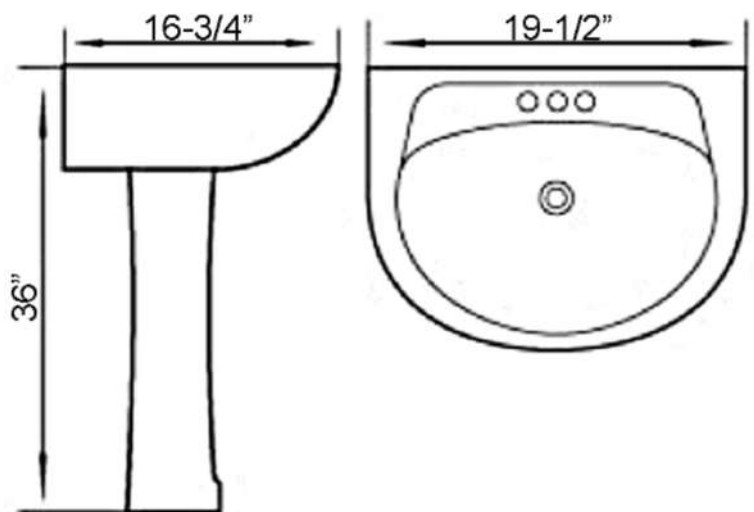

ARIANNE PEDESTAL LAVATORY

Cat. No.
3-305X

Faucet not included

Mounting hardware

W: 19-1/2"
D: 16-3/4"
H: 36"

Column: 28-5/8" L x 9" W x 9" D
Water depth 3-1/4" to overflow

Interior Dimensions:

Basin Interior: 15-1/8" x 10-1/2"
Basin Depth: 5"
Back of basin to center of faucet: 2-1/2"
Back of basin to center of drain: 6-1/4"
Mount bolts height: 32-1/2"
Mount holes cc: 6-3/8"
Faucet and spout holes: 1-3/8"
Drain: 2"

Features:

- ▶ Made of vitreous china
- ▶ Mounting hardware included
- ▶ Available pre-drilled for single hole (3-3051), or 4" centerset (3-3054)
- ▶ Pre-drilled overflow
- ▶ IAPMO certified

Colors:

White

Compliance Certification
Meets or exceeds the following specifications: ASME 12.19.2.2018 for vitreous china fixtures.

Dimensions of fixture are nominal and may vary within the range of tolerances established by ASME Standard A112.19.2.2018. Dimensions and specifications subject to change without notice.