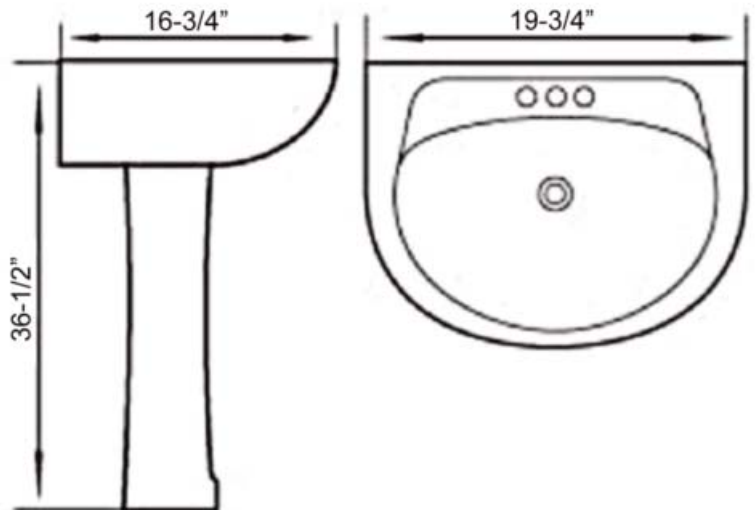

# SILVI 20" PEDESTAL LAVATORY

Cat. No.  
3-304X

Faucet not included

W: 19-3/4"  
D: 16-3/4"  
H: 36-1/2"

Column: 28-5/8" L x 9-3/8" W x 9-3/8" D

## Interior Dimensions:

Basin Interior: 15-3/8" x 10-1/8"  
 Basin Depth: 7-3/8"  
 Water depth to overflow: 4-1/8"  
 Mount bolts height: 32-3/8"  
 Mount holes cc: 7-1/2"  
 Back of basin to center of faucet: 2-3/8"  
 Back of basin to center of drain: 8-3/8"  
 Faucet hole diameter: 1-3/8"  
 Drain hole: 1-3/4"  
 Backsplash to start of faucet hole: 1/2"  
 End of faucet hole to start of bowl: 1-3/4"  
 Wall to back of column: 2"

## Features:

- ▶ Made of vitreous china
- ▶ Mounting hardware included
- ▶ Available pre-drilled for single hole (3-3041), 4" center set (3-3044), or 6" mini widespread (3-3046)
- ▶ Glazed sink
- ▶ Back of column is open
- ▶ Lip size: 1-1/2" H x 13" D x 14-1/8" L
- ▶ Deck size: 3-5/8" W x 14-1/8" L
- ▶ Pre-drilled overflow
- ▶ IAPMO certified

## Colors:

White

**Compliance Certification**  
 Meets or exceeds the following specifications: ASME 12.19.2.2018 for vitreous china fixtures.

Dimensions of fixture are nominal and may vary within the range of tolerances established by ASME Standard A112.19.2.2018. Dimensions and specifications subject to change without notice. Do not make cuts until receiving products.