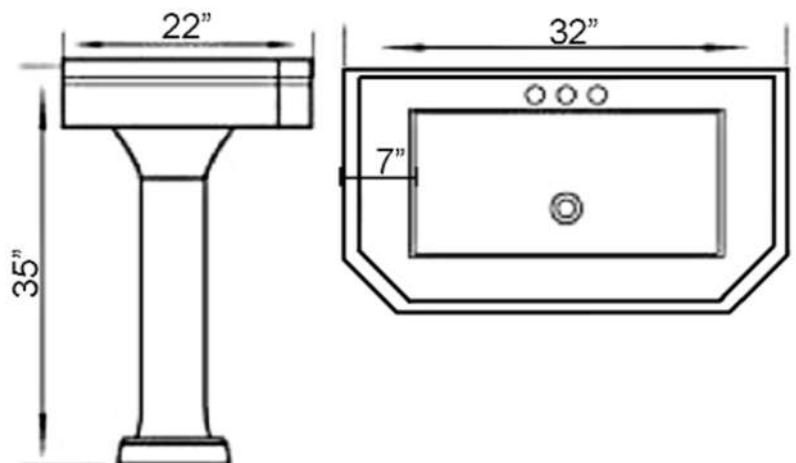

CORBIN PEDESTAL LAVATORY

Cat. No.
3-301X

Faucet not included

Mounting hardware

W: 32"
D: 22"
H: 35"

Column: 27-5/8" L x 12" W x 12" D
Water depth 4-3/4" to overflow

Interior Dimensions:

Basin Interior: 18-3/8" x 11-3/4"
Basin Depth: 6-1/2"
Mount bolts height: 32"
Mount holes cc: 7-1/2"
Faucet and spout holes: 1-3/8"
Drain hole: 2"

Features:

- ▶ Made of vitreous china
- ▶ Mounting hardware included
- ▶ Available pre-drilled for single hole (3-3011), 4" centerset (3-3014), or 8" widespread (3-3018) faucet
- ▶ Pre-drilled overflow
- ▶ IAPMO approved

Colors:

White

Compliance Certification

Meets or exceeds the following specifications: ASME 12.19.2.2018 for vitreous china fixtures.

Dimensions of fixture are nominal and may vary within the range of tolerances established by ASME Standard A112.19.2.2018. Dimensions and specifications subject to change without notice.