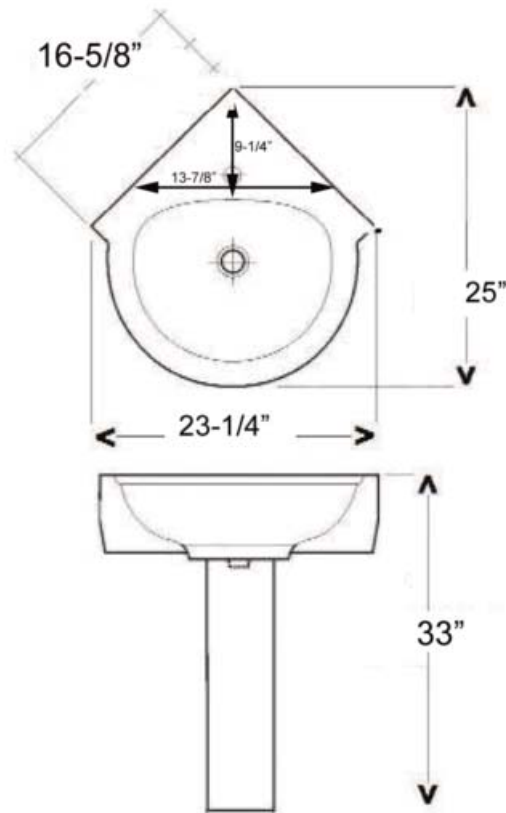

EVOLUTION PEDESTAL LAVATORY

Cat. No.
3-22X

Faucet not included

W: 23-1/4"
D: 25"
H: 33"

Column: 27"L x 8-1/4"W x 6-1/4"D

Interior Dimensions:

Basin Interior: 16-5/8" x 13-1/2"
Basin Depth: 6-3/8"
Water depth to overflow: 4-1/2"
Mount bolts height: 30-1/4"
Mount holes cc: 4-3/4"
Faucet hole diameter: 1-3/8"
Drain hole: 1-3/4"
Back of basin to center drain: 15-3/8"
Back of basin to center of faucet: 7-1/4"
Backsplash to start of faucet hole: 7-1/4"
End of faucet hole to start of bowl: 1-3/8"
Wall to back of column: 11"

Features:

- ▶ Made of Vitreous China
- ▶ Available pre-drilled for single hole
- ▶ Pre-drilled overflow hole (3-221), 4" center set (3-224), and 8" widespread (3-228)
- ▶ Deck size: 9-1/4" W x 13-7/8" L
- ▶ Mounting Hardware Included

Colors:

WH White

Meets or exceeds the following specifications: ASME A112.19.2 2018 and CSA B45.1-18 for ceramic plumbing fixtures.

Dimensions of fixture are nominal and may vary within the range of tolerances established by ASMEI Standard A112.19.2-2018. Dimensions and specifications subject to change without notice. Do not make cuts until receiving the product.