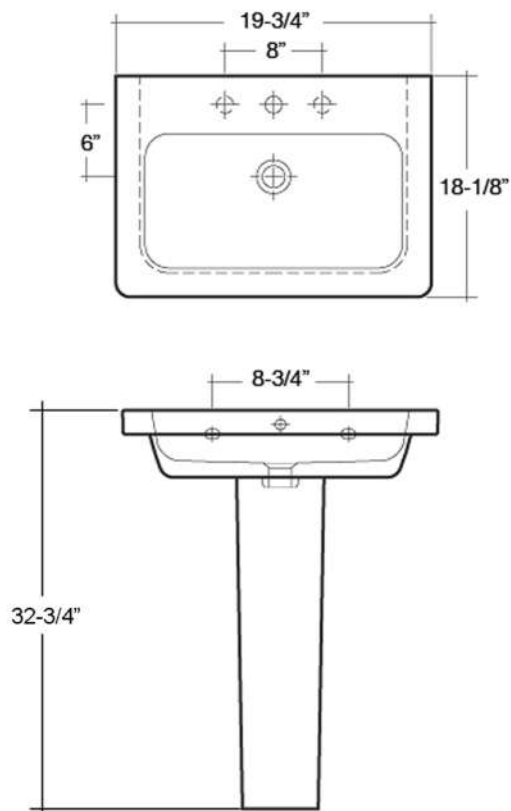

## Column Dimensions

H: 27-1/2"  
Top: 7-1/4" W X 6-3/4" D  
Bottom: 6-1/2" W X 6-1/2" D

## Interior Dimensions:

Basin Interior: 15" X 11"  
Basin Depth: 5-1/4"  
Mount bolts height: 31-1/4"  
Mount holes cc: 9-1/4"  
Back of basin to center of faucet: 2-1/4"  
Back of basin to center of drain: 8"  
Faucet hole diameter: 1-3/8"

## Features:

- ▶ Made of Vitreous China
- ▶ Available for 1 hole (3-1061WH), 4" centerset (3-1064WH), and 8" widespread (3-1068WH)
- ▶ Pre-drilled overflow hole
- ▶ Back of column is open
- ▶ Base is open
- ▶ Column tapers
- ▶ Mounting Hardware Included
- ▶ For ease installation order Hangers (pair) or Bracket (one)

## Colors:

WH White

Dimensions of fixture are nominal and may vary within the range of tolerances established by ASME Standard A112.19.2-2013. Dimensions and specifications subject to change without notice.