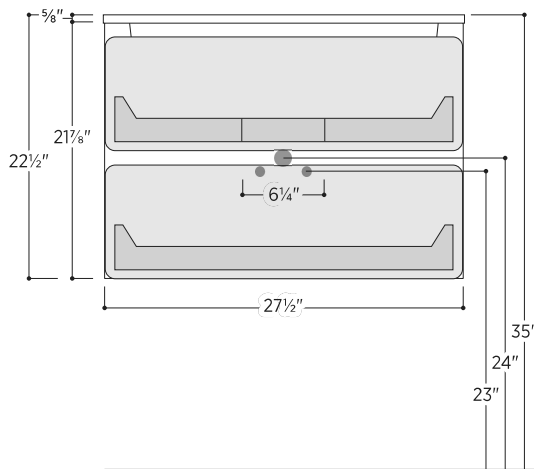

Form Soft · White

PFFS2820WM + PCX2820

Front View

Side View