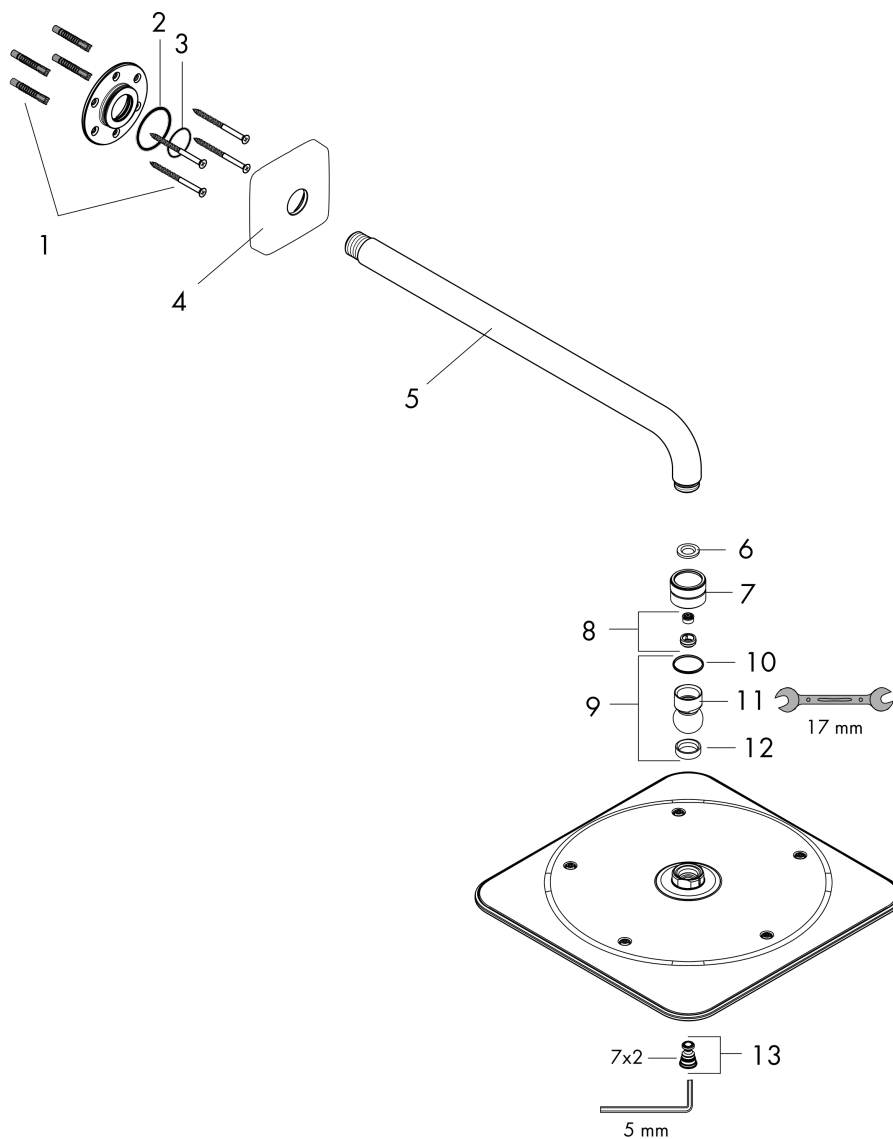

AXOR Citterio C
Showerhead 270 1- Jet with Showerarm Trim, 2.5 GPM
 Finish: **Chrome** Part no. : **28791001**

Features

- Consists of: showerhead, showerarm
- showerhead size: 10 5/8" x 10 5/8"
- Spray pattern: PowderRain
- Maximum flow rate: 2.5 GPM
- Showerhead removable for cleaning

Item details

List Price \$ 975.00

Technology

Compliance / Sustainability

Product image

Scale drawing

AXOR Citterio C
Showerhead 270 1- Jet with Showerarm Trim, 2.5 GPM
Finish: **Chrome** Part no. : **28791001**

Exploded drawing

Year of production: >02/25

AXOR Citterio C
Showerhead 270 1- Jet with Showerarm Trim, 2.5 GPM
 Finish: **Chrome** Part no. : **28791001**

Spare parts list

Year of production: >02/25

Pos.		Part no.	Price	PU
1	mounting set	40916000	-	1
2	O-ring 34x2	98383000	-	1
3	O-ring 24x2	98388000	-	1
4	escutcheon	95515000	-	1
5	shower arm	27413001	-	1
6	filter packing	93774000	-	1
7	nut	97958000	-	1
8	flow limiter	87884000	-	1
9	ball joint	97331000	-	1
10	lever collar	97536000	-	1
11	ball joint	97552000	-	1
12	seal	97606000	-	1
13	screw	95796000	-	1