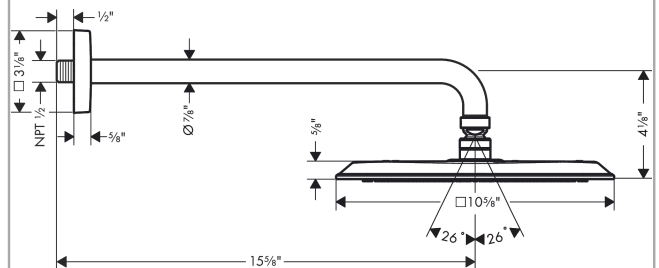

AXOR Citterio C
Showerhead 270 1- Jet with Showerarm Trim, 2.5 GPM
 Finish: **Chrome** Part no. : **28791001**

Features

- Consists of: showerhead, showerarm
- showerhead size: 10 5/8" x 10 5/8"
- Spray pattern: PowderRain
- Maximum flow rate: 2.5 GPM
- Showerhead removable for cleaning

Item details

List Price \$ 975.00

Technology

Compliance / Sustainability

Product image

Scale drawing

AXOR Citterio C
Showerhead 270 1- Jet with Showerarm Trim, 2.5 GPM
Finish: **Chrome** Part no. : **28791001**

Exploded drawing

Year of production: >02/25

AXOR Citterio C
Showerhead 270 1- Jet with Showerarm Trim, 2.5 GPM
 Finish: **Chrome** Part no. : **28791001**

Spare parts list

Year of production: >02/25

Pos.		Part no.	Price	PU
1	mounting set	40916000	-	1
2	O-ring 34x2	98383000	-	1
3	O-ring 24x2	98388000	-	1
4	escutcheon	95515000	-	1
5	shower arm	27413001	-	1
6	filter packing	93774000	-	1
7	nut	97958000	-	1
8	flow limiter	87884000	-	1
9	ball joint	97331000	-	1
10	lever collar	97536000	-	1
11	ball joint	97552000	-	1
12	seal	97606000	-	1
13	screw	95796000	-	1