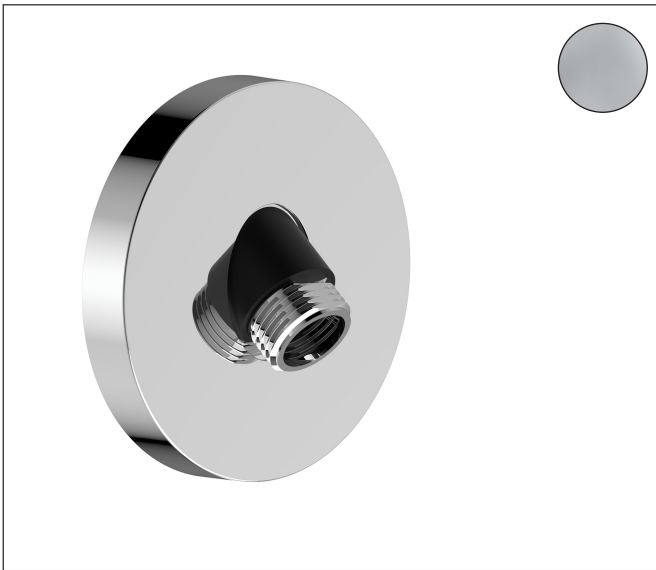

Brand hansgrohe  
Art. Name **Activera** Shower Arm  
Art. Nr. 28099001  
Surface Chrome

## Product Picture

## Features

- Plastic
- Connection type: NPT 1/2
- Wall outlet, escutcheon, assembly instruction
- Suitable for: Activera Showerhead 95