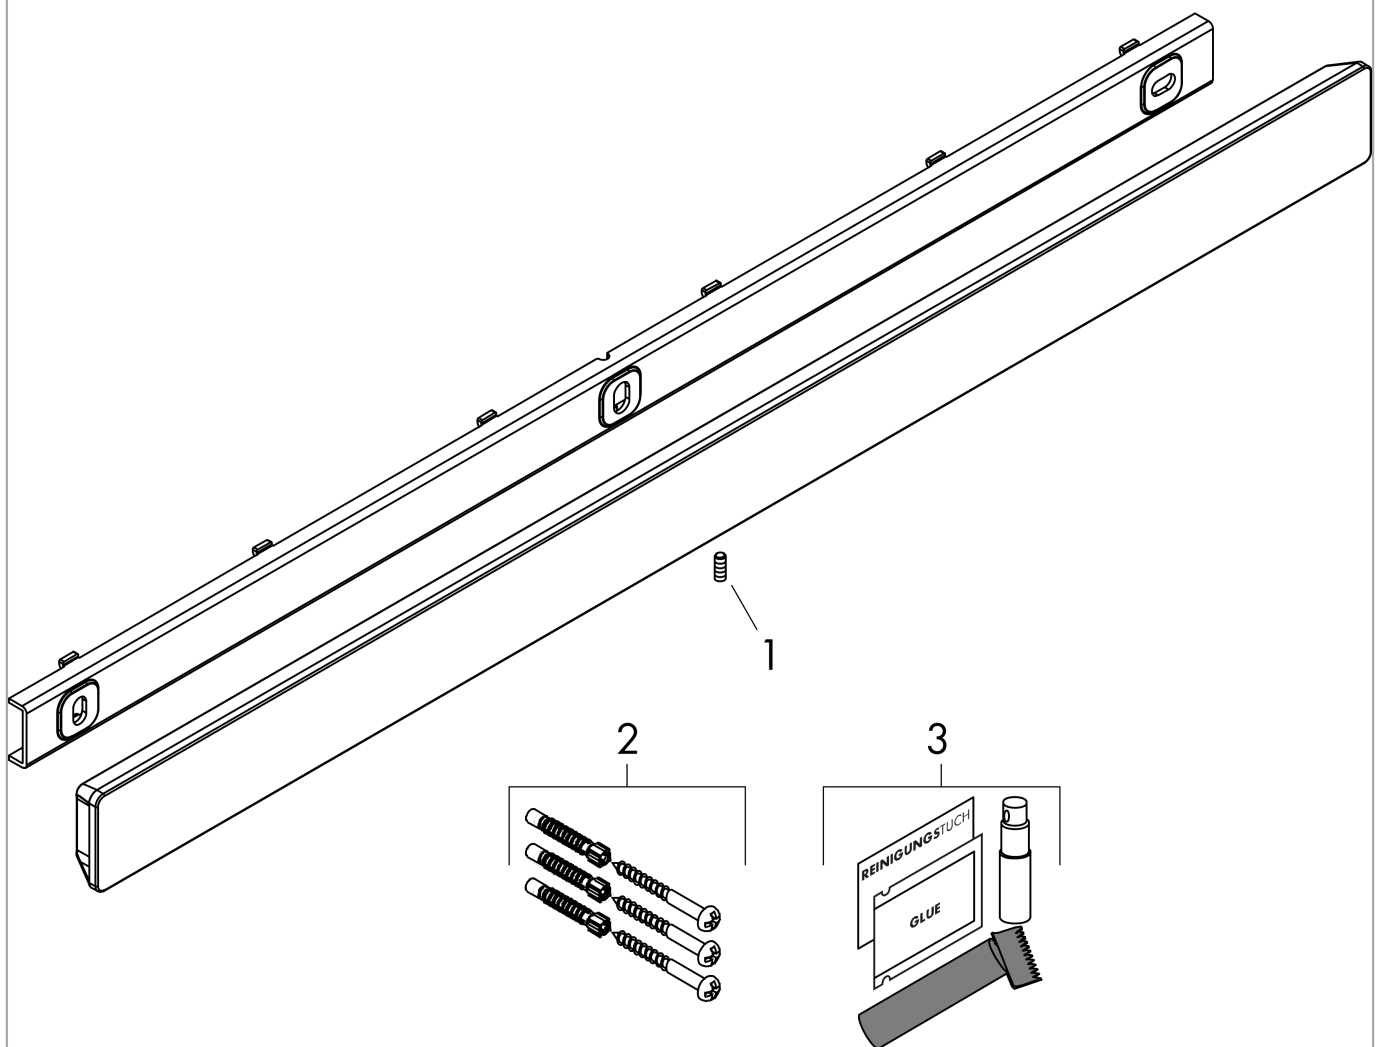

**WallStoris**  
**Wall bar, 28"**  
 Finish: **Matte Black** Part no. : **27904670**

**Description**

**Features**

- Wall-mounted
- suitable for horizontal and vertical installation
- horizontal installation suitable for wall bar
- ideal for tiles, glass, metal
- application - drill
- holding force: 5 kg
- Material carrier bar: Metal
- Material decorative bar: Plastic
- Concealed fastening

**Item details**

List Price \$ 66.00

**Design awards**

reddot winner 2021

**Product image**

**Scale drawing**

WallStoris  
 Wall bar, 28"  
 Finish: **Matte Black** Part no. : 27904670

Exploded drawing

Year of production: >10/21

**WallStoris**  
**Wall bar, 28"**  
 Finish: **Matte Black** Part no. : **27904670**

**Spare parts list**

Year of production: >10/21

Pos.	Description	Part no.	Price	PU
1	hollow set screw M3x8	94793000	-	1
2	mounting set	96179000	-	1
3	mounting set	94268000	-	1
4	mounting kit	94450000	-	1