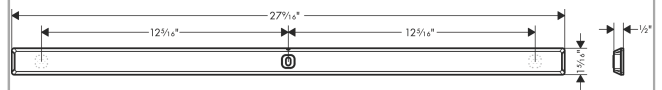

**WallStoris**  
**Wall bar, 28"**  
 Finish: **Matte Black** Part no. : **27904670**

**Description**

**Features**

- Wall-mounted
- suitable for horizontal and vertical installation
- horizontal installation suitable for wall bar
- ideal for tiles, glass, metal
- application - drill
- holding force: 5 kg
- Material carrier bar: Metal
- Material decorative bar: Plastic
- Concealed fastening

**Item details**

List Price \$ 66.00

**Design awards**

reddot winner 2021

**Product image**

**Scale drawing**

WallStoris  
 Wall bar, 28"  
 Finish: **Matte Black** Part no. : 27904670

Exploded drawing

Year of production: >10/21

**WallStoris**  
**Wall bar, 28"**  
 Finish: **Matte Black** Part no. : **27904670**

**Spare parts list**

Year of production: >10/21

Pos.	Description	Part no.	Price	PU
1	hollow set screw M3x8	94793000	-	1
2	mounting set	96179000	-	1
3	mounting set	94268000	-	1
4	mounting kit	94450000	-	1