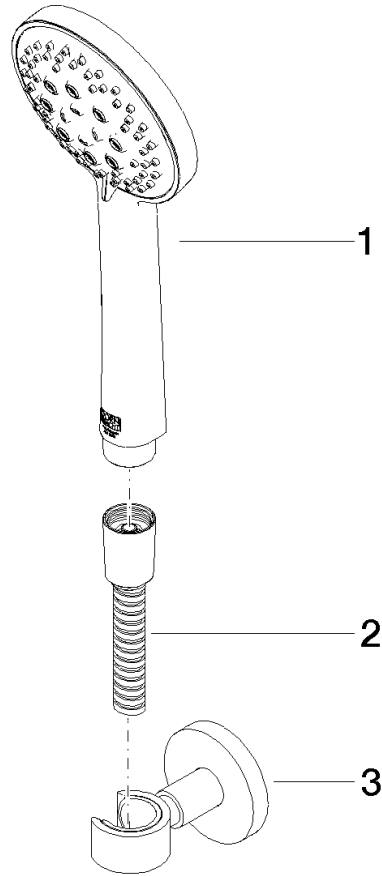

**Hand shower set**

META

27 805 625

- spray head Ø 100mm
- three settings: normal flow, soft flow, massage flow
- with anti-scale system
- metal shower hose 1250mm with integrated anti-twist protection
- shower holder rosette Ø 55mm
- max. flow 6.8 l/min

**Codes & standards**

Intrinsic protection against back flow.

	Chrome	27 805 625-00 0010
	Brushed Platinum	27 805 625-06 0010
	Brushed Durabronze (23kt Gold)	27 805 625-28 0010
	Matte Black	27 805 625-33 0010
	Brushed Chrome	27 805 625-93 0010

**Recommended miscellaneous**

**Concealed adapter**

35 080 970-90  
0010

**Recommended miscellaneous**

**Wall elbow**

28 450 625-00

Codes & Standards

---

### Spare parts list

No.	Item Number	Name	Quantity used	Delivery time
1	28 014 979-00 0010	shower	1	2
2	90 30 02 072 00-00	hose	1	10
3	28 050 625-00	holder	1	10