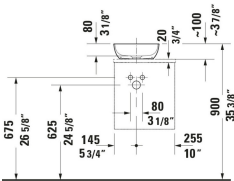

Sivida Vessel Sink # 266002..00 / 266002..00 / 266002..00 / 266002..00

| < Ø 11 3/4 " > |

with vanity unit 094656/090973

Vessel Sink	Dimension	Weight	Order number
Round, Number of basins: 1 Middle, Includes faucet deck: No, Overflow: No, 11 3/4 "			
<b>Colors</b>			
32 White Satin Matte FG Interior Pale Green Matt / Exterior White Matt FH Interior White Matt / Exterior Pale Green Matt FI Dark Grey Matt			
<b>Variant</b>			
White Satin Matte	11 3/4 "x4 1/8 "	6.614 lb	266002..00
Interior color Pale Green Matte, Exterior color White Satin Matte	11 3/4 "x4 1/8 "	6.614 lb	266002..00
Interior color White Satin Matte, Exterior color Pale Green Matte	11 3/4 "x4 1/8 "	6.614 lb	266002..00
Interior color White Satin Matte, Exterior color Dark grey Matte	11 3/4 "x4 1/8 "	6.614 lb	266002..00
<b>Spare parts</b>			
Sink Drain Sink, Material drain covers: Brass, Diameter: 2 7/8 " Ø 2 7/8 "		0.694 lb	005024

All drawings contain the necessary measurements which are subject to standard tolerances. They are stated in inch & mm and are non-binding. Exact measurements, in particular for customized installation scenarios, can only be taken from the finished ceramic piece.