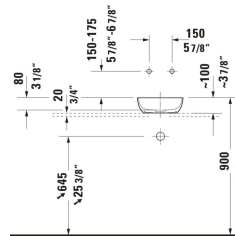

Sivida Vessel Sink # 266002..00 / 266002..00 / 266002..00 / 266002..00

| < Ø 11 3/4 " > |

with vanity unit 094656/090973

Vessel Sink	Dimension	Weight	Order number
Round, Number of basins: 1 Middle, Includes faucet deck: No, Overflow: No, 11 3/4 "			
<b>Colors</b>			
32 White Satin Matte FG Interior Pale Green Matt / Exterior White Matt FH Interior White Matt / Exterior Pale Green Matt FI Dark Grey Matt			
<b>Variant</b>			
White Satin Matte	11 3/4 "x4 1/8 "	6.614 lb	266002..00
Interior color Pale Green Matte, Exterior color White Satin Matte	11 3/4 "x4 1/8 "	6.614 lb	266002..00
Interior color White Satin Matte, Exterior color Pale Green Matte	11 3/4 "x4 1/8 "	6.614 lb	266002..00
Interior color White Satin Matte, Exterior color Dark grey Matte	11 3/4 "x4 1/8 "	6.614 lb	266002..00
<b>Spare parts</b>			
Sink Drain Sink, Material drain covers: Brass, Diameter: 2 7/8 " Ø 2 7/8 "		0.694 lb	005024

All drawings contain the necessary measurements which are subject to standard tolerances. They are stated in inch & mm and are non-binding. Exact measurements, in particular for customized installation scenarios, can only be taken from the finished ceramic piece.