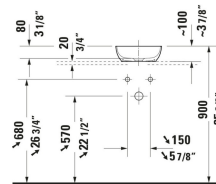

Sivida Vessel Sink # 266002..00 / 266002..00 / 266002..00 / 266002..00

| < Ø 11 3/4 " > |

with vanity unit 094656/090973

Vessel Sink	Dimension	Weight	Order number
Round, Number of basins: 1 Middle, Includes faucet deck: No, Overflow: No, 11 3/4 "			
<b>Colors</b>			
32 White Satin Matte FG Interior Pale Green Matt / Exterior White Matt FH Interior White Matt / Exterior Pale Green Matt FI Dark Grey Matt			
<b>Variant</b>			
White Satin Matte	11 3/4 "x4 1/8 "	6.614 lb	266002..00
Interior color Pale Green Matte, Exterior color White Satin Matte	11 3/4 "x4 1/8 "	6.614 lb	266002..00
Interior color White Satin Matte, Exterior color Pale Green Matte	11 3/4 "x4 1/8 "	6.614 lb	266002..00
Interior color White Satin Matte, Exterior color Dark grey Matte	11 3/4 "x4 1/8 "	6.614 lb	266002..00
<b>Spare parts</b>			
Sink Drain Sink, Material drain covers: Brass, Diameter: 2 7/8 " Ø 2 7/8 "		0.694 lb	005024

All drawings contain the necessary measurements which are subject to standard tolerances. They are stated in inch & mm and are non-binding. Exact measurements, in particular for customized installation scenarios, can only be taken from the finished ceramic piece.