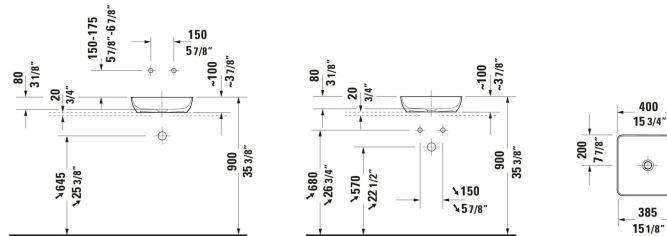

Sivida Vessel Sink # 266001..00 / 266001..00 / 266001..00 / 266001..00

|< 15 3/4 " >|

Vessel Sink	Dimension	Weight	Order number
Square, Number of basins: 1 Middle, Overflow: No, 15 3/4 "			
<b>Colors</b>			
32 White Satin Matte FG Interior Pale Green Matt / Exterior White Matt FH Interior White Matt / Exterior Pale Green Matt FI Dark Grey Matt			
<b>Variant</b>			
White Satin Matte	15 3/4 "x4 1/8 "	15.432 lb	266001..00
Interior color Pale Green Matte, Exterior color White Satin Matte	15 3/4 "x4 1/8 "	15.432 lb	266001..00
Interior color White Satin Matte, Exterior color Pale Green Matte	15 3/4 "x4 1/8 "	15.432 lb	266001..00
Interior color White Satin Matte, Exterior color Dark grey Matte	15 3/4 "x4 1/8 "	15.432 lb	266001..00
<b>Spare parts</b>			
Sink Drain Sink, Material drain covers: Brass, Diameter: 2 7/8 " Ø 2 7/8 "		0.694 lb	005024

All drawings contain the necessary measurements which are subject to standard tolerances. They are stated in inch & mm and are non-binding. Exact measurements, in particular for customized installation scenarios, can only be taken from the finished ceramic piece.