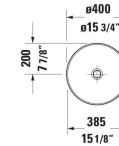

Sivida Vessel Sink # 266000..00 / 266000..00 / 266000..00 / 266000..00

| < Ø 15 3/4 " > |

Vessel Sink	Dimension	Weight	Order number
Round, Number of basins: 1 Middle, Overflow: No, 15 3/4 "			
<b>Colors</b>			
32 White Satin Matte FG Interior Pale Green Matt / Exterior White Matt FH Interior White Matt / Exterior Pale Green Matt FI Dark Grey Matt			
<b>Variant</b>			
White Satin Matte	15 3/4 "x4 1/8 "	12.125 lb	266000..00
Interior color Pale Green Matte, Exterior color White Satin Matte	15 3/4 "x4 1/8 "	12.125 lb	266000..00
Interior color White Satin Matte, Exterior color Pale Green Matte	15 3/4 "x4 1/8 "	12.125 lb	266000..00
Interior color White Satin Matte, Exterior color Dark grey Matte	15 3/4 "x4 1/8 "	12.125 lb	266000..00
<b>Spare parts</b>			
Sink Drain Sink, Material drain covers: Brass, Diameter: 2 7/8 " Ø 2 7/8 "		0.694 lb	005024

All drawings contain the necessary measurements which are subject to standard tolerances. They are stated in inch & mm and are non-binding. Exact measurements, in particular for customized installation scenarios, can only be taken from the finished ceramic piece.