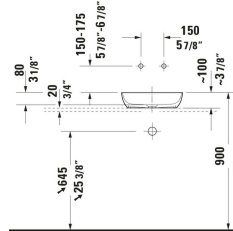

Sivida Vessel Sink # 266000..00 / 266000..00 / 266000..00 / 266000..00

| < Ø 15 3/4 " > |

Vessel Sink	Dimension	Weight	Order number
Round, Number of basins: 1 Middle, Overflow: No, 15 3/4 "			
<b>Colors</b>			
32 White Satin Matte FG Interior Pale Green Matt / Exterior White Matt FH Interior White Matt / Exterior Pale Green Matt FI Dark Grey Matt			
<b>Variant</b>			
White Satin Matte	15 3/4 "x4 1/8 "	12.125 lb	266000..00
Interior color Pale Green Matte, Exterior color White Satin Matte	15 3/4 "x4 1/8 "	12.125 lb	266000..00
Interior color White Satin Matte, Exterior color Pale Green Matte	15 3/4 "x4 1/8 "	12.125 lb	266000..00
Interior color White Satin Matte, Exterior color Dark grey Matte	15 3/4 "x4 1/8 "	12.125 lb	266000..00
<b>Spare parts</b>			
Sink Drain Sink, Material drain covers: Brass, Diameter: 2 7/8 " Ø 2 7/8 "		0.694 lb	005024

All drawings contain the necessary measurements which are subject to standard tolerances. They are stated in inch & mm and are non-binding. Exact measurements, in particular for customized installation scenarios, can only be taken from the finished ceramic piece.