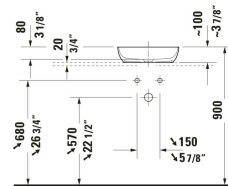

Sivida Vessel Sink # 266000..00 / 266000..00 / 266000..00 / 266000..00

| < Ø 15 3/4 " > |

Vessel Sink	Dimension	Weight	Order number
Round, Number of basins: 1 Middle, Overflow: No, 15 3/4 "			
<b>Colors</b>			
32 White Satin Matte FG Interior Pale Green Matt / Exterior White Matt FH Interior White Matt / Exterior Pale Green Matt FI Dark Grey Matt			
<b>Variant</b>			
White Satin Matte	15 3/4 "x4 1/8 "	12.125 lb	266000..00
Interior color Pale Green Matte, Exterior color White Satin Matte	15 3/4 "x4 1/8 "	12.125 lb	266000..00
Interior color White Satin Matte, Exterior color Pale Green Matte	15 3/4 "x4 1/8 "	12.125 lb	266000..00
Interior color White Satin Matte, Exterior color Dark grey Matte	15 3/4 "x4 1/8 "	12.125 lb	266000..00
<b>Spare parts</b>			
Sink Drain Sink, Material drain covers: Brass, Diameter: 2 7/8 " Ø 2 7/8 "		0.694 lb	005024

All drawings contain the necessary measurements which are subject to standard tolerances. They are stated in inch & mm and are non-binding. Exact measurements, in particular for customized installation scenarios, can only be taken from the finished ceramic piece.