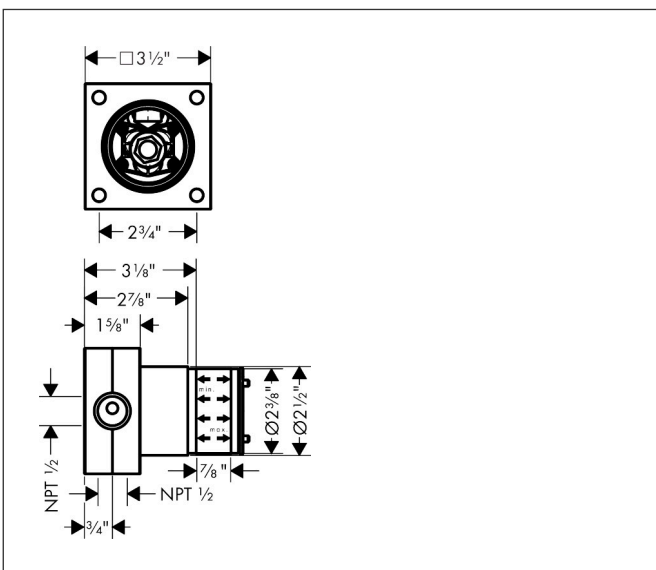

Drawing

Certificates/approvals