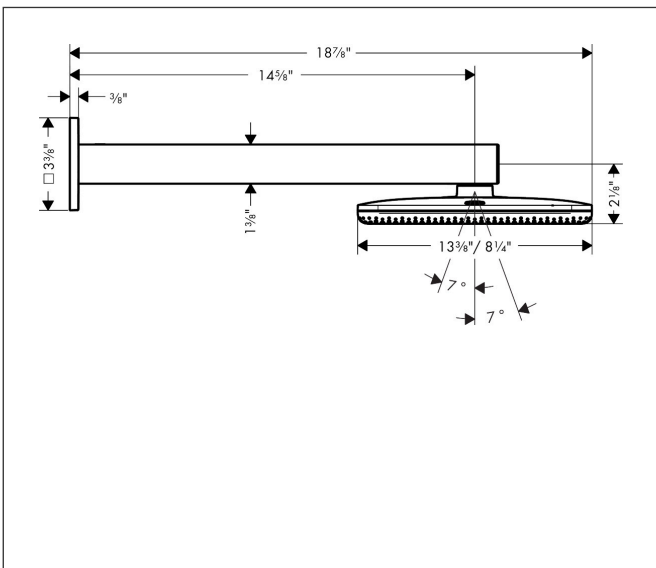

Drawing

Technology

Spray Types

Certificates/approvals