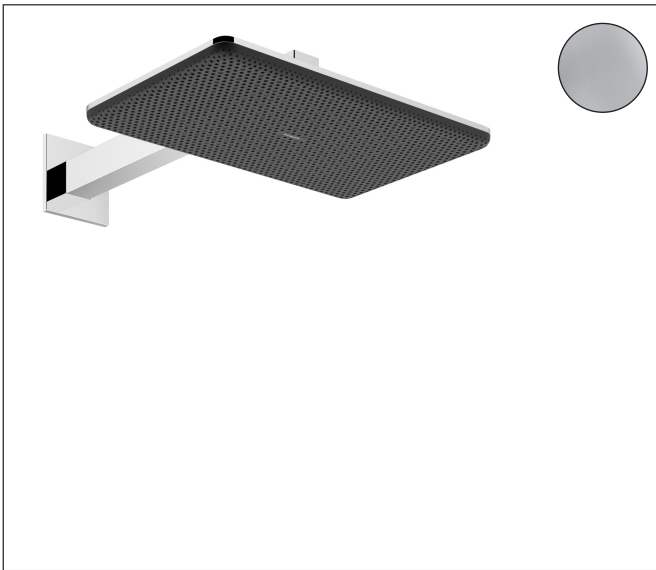

Brand hansgrohe  
 Art. Name **Raindance Alive Q** Showerhead 210/340 2-Jet with Showerarm, 2.5 GPM  
 Art. Nr. 24551001  
 Surface Chrome

## Product Picture

## Features

- Consists of: showerhead, showerarm
- Showerhead size: 8 1/2" x 13 1/2"
- Spray type: PowderRain, Rain
- Max. flow rate: 2.5 GPM
- DropGuard reduces the dripping after stopping the shower to just a few seconds
- Design cover can be removed easily and without tools for cleaning
- Design cover surface: graphite
- Design cover conceals the nozzles
- Flat, minimalist design
- Mounting type: concealed
- Connection type: rough
- Not included: rough