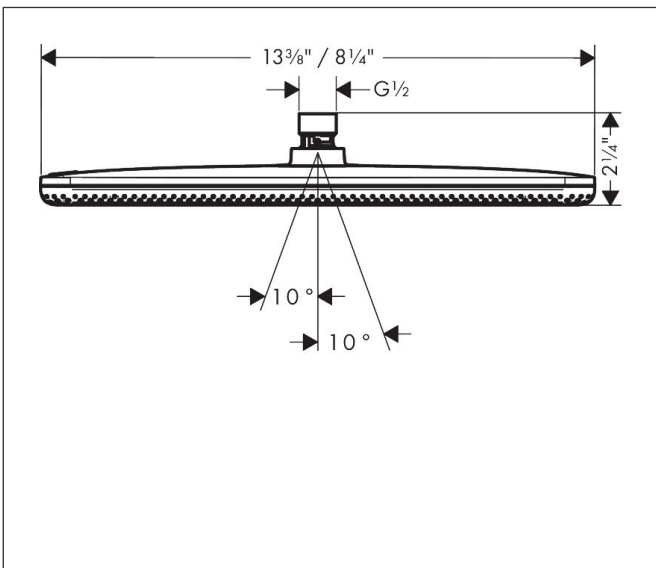

Brand hansgrohe
 Art. Name **Raindance Alive Q** Showerhead 210/340 1-Jet, 2.5 GPM
 Art. Nr. 24531001
 Surface Chrome

Product Picture

Drawing

Features

- Showerhead size: 8 1/2" x 13 1/2"
- Spray type: Rain
- Max. flow rate: 2.5 GPM
- DropGuard reduces the dripping after stopping the shower to just a few seconds
- Design cover can be removed easily and without tools for cleaning
- Design cover surface: graphite
- Design cover conceals the nozzles
- Flat, minimalist design

Technology

Spray Types

Certificates/approvals

Brand hansgrohe
 Art. Name **Raindance Alive Q** Showerhead 210/340 1-Jet, 2.5 GPM
 Art. Nr. 24531001
 Surface Chrome

Required parts (choose one)

Product Picture	Art. Name	Art. Nr.
	hansgrohe Showerarm E, 15" Chrome	24337001
	hansgrohe Extension Pipe for Ceiling Mount E, 4" Chrome	24338001
	hansgrohe Extension Pipe for Ceiling Mount E, 12" Chrome	24339001