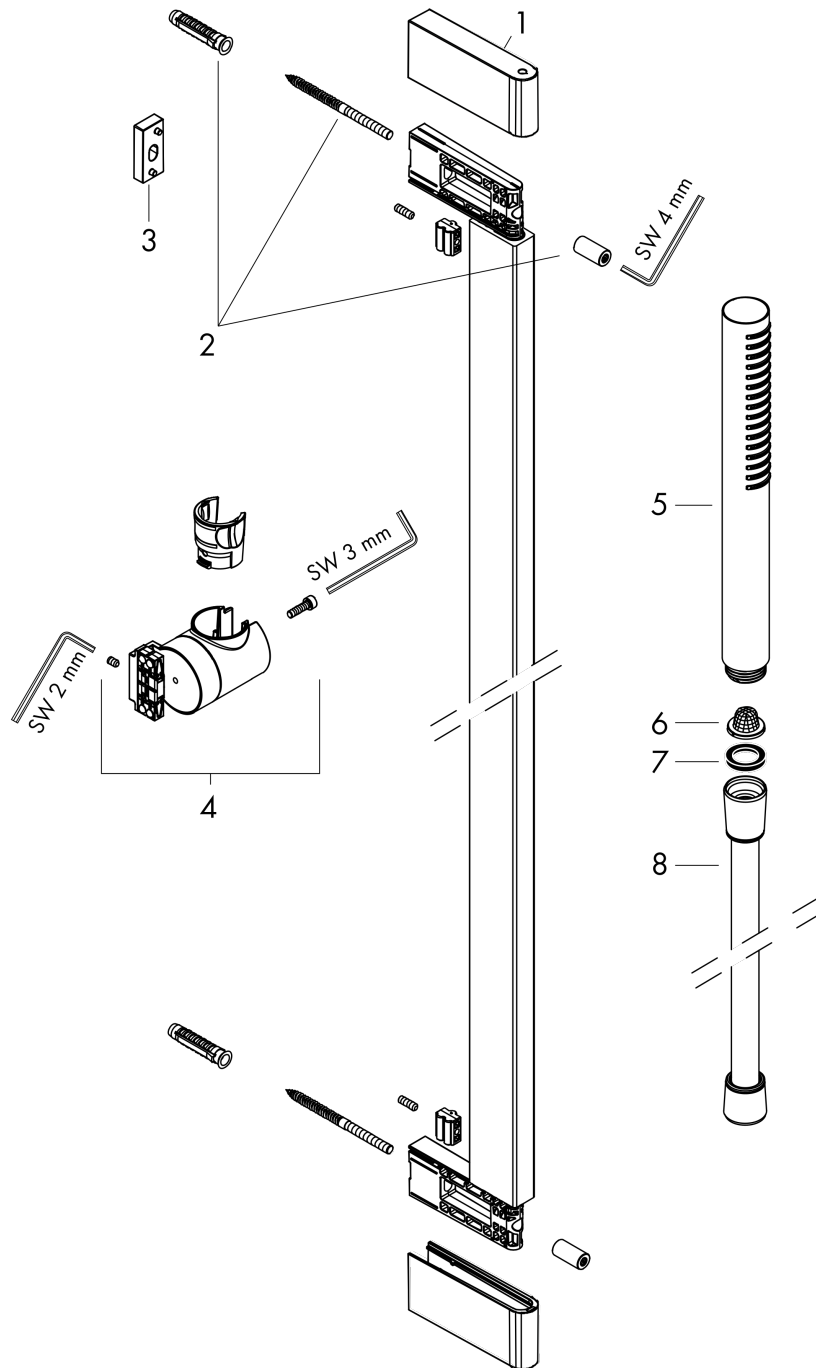

Pulsify S
Wallbar Set 100 1-Jet 24", 1.75 GPM
 Finish: **Chrome** Part no. : **24373001**

Description

Features

- Consists of: baton handshower, wallbar, handshower hose, slider
- Spray pattern: PowderRain
- QuickClean: Limescale deposits can simply be rubbed off with your finger
- Maximum flow rate: 1.75 GPM
- self-locking handshower holder
- wallbar type: swiveling wallbar
- Profile pipe: cubic
- pipe length: 26"
- pivot connector prevents hose from tangling
- handshower holder made of plastic/metal

Item details

List Price \$ 286.00

Technology

Compliance / Sustainability

Product image

Scale drawing

Pulsify S
Wallbar Set 100 1-Jet 24", 1.75 GPM
 Finish: **Chrome** Part no. : **24373001**

Exploded drawing

Year of production: >01/24

Pulsify S
Wallbar Set 100 1-Jet 24", 1.75 GPM
 Finish: **Chrome** Part no. : **24373001**

Spare parts list

Year of production: >01/24

Pos.	Description	Part no.	Price	PU
1	cover	87143000	-	1
2	mounting set	94726000	-	1
3	tile-matching-disk 7 mm	94728000	-	1
4	support, assy	94727000	-	1
5	handshower	24126001	-	1
6	filter	92672000	-	1
7	seal	98058000	-	1
8	shower hose Isiflex'B 1,60 m	28276000	-	1