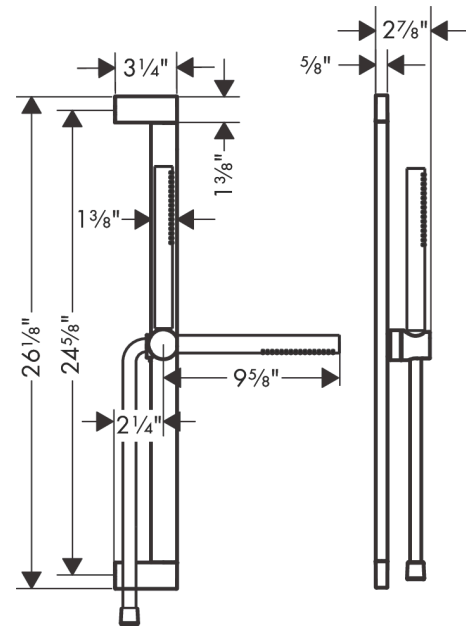

Pulsify S
Wallbar Set 100 1-Jet 24", 1.75 GPM
 Finish: **Chrome** Part no. : **24373001**

Description

Features

- Consists of: baton handshower, wallbar, handshower hose, slider
- Spray pattern: PowderRain
- QuickClean: Limescale deposits can simply be rubbed off with your finger
- Maximum flow rate: 1.75 GPM
- self-locking handshower holder
- wallbar type: swiveling wallbar
- Profile pipe: cubic
- pipe length: 26"
- pivot connector prevents hose from tangling
- handshower holder made of plastic/metal

Item details

List Price \$ 286.00

Technology

Compliance / Sustainability

Product image

Scale drawing

Pulsify S
Wallbar Set 100 1-Jet 24", 1.75 GPM
 Finish: **Chrome** Part no. : **24373001**

Exploded drawing

Year of production: >01/24

Pulsify S
Wallbar Set 100 1-Jet 24", 1.75 GPM
 Finish: **Chrome** Part no. : **24373001**

Spare parts list

Year of production: >01/24

Pos.	Description	Part no.	Price	PU
1	cover	87143000	-	1
2	mounting set	94726000	-	1
3	tile-matching-disk 7 mm	94728000	-	1
4	support, assy	94727000	-	1
5	handshower	24126001	-	1
6	filter	92672000	-	1
7	seal	98058000	-	1
8	shower hose Isiflex'B 1,60 m	28276000	-	1