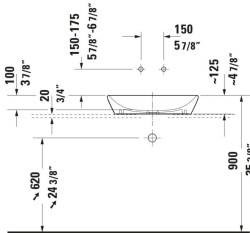

D-Neo Vessel Sink # 2397600070

| < 23 5/8 " > |

Vessel Sink	Dimension	Weight	Order number
23 5/8 "			
Colors			
00 White			
Variant			
⊗ White High Gloss, Rectangular, Number of basins: 1 Middle, Overflow: No	23 5/8 "x4 7/8 "	28.660 lb	2397600070
Spare parts			
Sink Drain Sink, Material drain covers: Brass, Diameter: 2 7/8 " Ø 2 7/8 "		0.694 lb	005024
P-Trap Material: Brass, Outlet: horizontal, Suitable for Wall Mounted Sink	2 3/4 x 16 3/4 "	3.307 lb	005036

All drawings contain the necessary measurements which are subject to standard tolerances. They are stated in inch & mm and are non-binding. Exact measurements, in particular for customized installation scenarios, can only be taken from the finished ceramic piece.