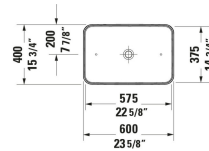

D-Neo Vessel Sink # 2397600070

| < 23 5/8 " > |

Vessel Sink	Dimension	Weight	Order number
23 5/8 "			
Colors			
00 White			
Variant			
⊗ White High Gloss, Rectangular, Number of basins: 1 Middle, Overflow: No	23 5/8 "x4 7/8 "	28.660 lb	2397600070
Spare parts			
Sink Drain Sink, Material drain covers: Brass, Diameter: 2 7/8 " Ø 2 7/8 "		0.694 lb	005024
P-Trap Material: Brass, Outlet: horizontal, Suitable for Wall Mounted Sink	2 3/4 x 16 3/4 "	3.307 lb	005036

All drawings contain the necessary measurements which are subject to standard tolerances. They are stated in inch & mm and are non-binding. Exact measurements, in particular for customized installation scenarios, can only be taken from the finished ceramic piece.