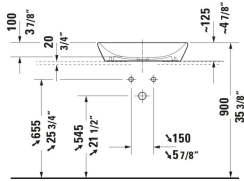

D-Neo Vessel Sink # 2397600070

| < 23 5/8 " > |

Vessel Sink	Dimension	Weight	Order number
23 5/8 "			
Colors			
00 White			
Variant			
⊗ White High Gloss, Rectangular, Number of basins: 1 Middle, Overflow: No	23 5/8 "x4 7/8 "	28.660 lb	2397600070
Spare parts			
Sink Drain Sink, Material drain covers: Brass, Diameter: 2 7/8 " Ø 2 7/8 "		0.694 lb	005024
P-Trap Material: Brass, Outlet: horizontal, Suitable for Wall Mounted Sink	2 3/4 x 16 3/4 "	3.307 lb	005036

All drawings contain the necessary measurements which are subject to standard tolerances. They are stated in inch & mm and are non-binding. Exact measurements, in particular for customized installation scenarios, can only be taken from the finished ceramic piece.