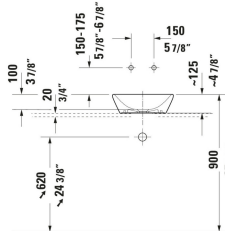

**D-Neo Vessel Sink # 2397400070**

| &lt; 15 3/4 " &gt; |

Vessel Sink	Dimension	Weight	Order number
15 3/4 "			
<b>Colors</b>			
00 White			
<b>Variant</b>			
☒ White High Gloss, Square, Number of basins: 1 Middle, Overflow: No	15 3/4 "x4 7/8 "	20.944 lb	2397400070
<b>Spare parts</b>			
Sink Drain Sink, Material drain covers: Brass, Diameter: 2 7/8 " Ø 2 7/8 "		0.694 lb	005024
P-Trap Material: Brass, Outlet: horizontal, Suitable for Wall Mounted Sink	2 3/4 x 16 3/4 "	3.307 lb	005036

All drawings contain the necessary measurements which are subject to standard tolerances. They are stated in inch & mm and are non-binding. Exact measurements, in particular for customized installation scenarios, can only be taken from the finished ceramic piece.