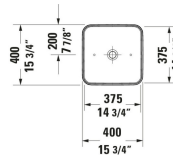

**D-Neo Vessel Sink # 2397400070**

| &lt; 15 3/4 " &gt; |

Vessel Sink	Dimension	Weight	Order number
15 3/4 "			
<b>Colors</b>			
00 White			
<b>Variant</b>			
☒ White High Gloss, Square, Number of basins: 1 Middle, Overflow: No	15 3/4 "x4 7/8 "	20.944 lb	2397400070
<b>Spare parts</b>			
Sink Drain Sink, Material drain covers: Brass, Diameter: 2 7/8 " Ø 2 7/8 "		0.694 lb	005024
P-Trap Material: Brass, Outlet: horizontal, Suitable for Wall Mounted Sink	2 3/4 x 16 3/4 "	3.307 lb	005036

All drawings contain the necessary measurements which are subject to standard tolerances. They are stated in inch & mm and are non-binding. Exact measurements, in particular for customized installation scenarios, can only be taken from the finished ceramic piece.