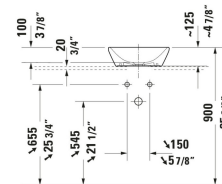

**D-Neo Vessel Sink # 2397400070**

| &lt; 15 3/4 " &gt; |

Vessel Sink	Dimension	Weight	Order number
15 3/4 "			
<b>Colors</b>			
00 White			
<b>Variant</b>			
☒ White High Gloss, Square, Number of basins: 1 Middle, Overflow: No	15 3/4 "x4 7/8 "	20.944 lb	2397400070
<b>Spare parts</b>			
Sink Drain Sink, Material drain covers: Brass, Diameter: 2 7/8 " Ø 2 7/8 "		0.694 lb	005024
P-Trap Material: Brass, Outlet: horizontal, Suitable for Wall Mounted Sink	2 3/4 x 16 3/4 "	3.307 lb	005036

All drawings contain the necessary measurements which are subject to standard tolerances. They are stated in inch & mm and are non-binding. Exact measurements, in particular for customized installation scenarios, can only be taken from the finished ceramic piece.