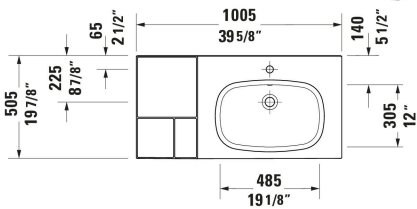

Aurena Wall Mounted Sink # 239010..00 / 239010..00 / 239010..00

| < 39 3/8 " > |

Wall Mounted Sink	Dimension	Weight	Order number
Rectangular, Number of basins: 1 Right, Includes faucet deck: Yes, Number of faucet holes: 1 Middle, Overflow: Yes, Number of pre-marked faucet holes: 1, incl. push-open waste, Includes ceramic drain cover, Back side glazed: No, 39 3/8 "			
Colors			
AA White HygieneGlaze Plus (an antibacterial ceramic glaze that provides almost indefinite effectiveness) AC White Satin Matt HygieneGlaze Plus (an antibacterial ceramic glaze that provides almost indefinite effectiveness) AF Black Matt HygieneGlaze Plus (an antibacterial ceramic glaze that provides almost indefinite effectiveness)			
Variant			
● ● White High Gloss	39 3/8 "x7 1/2 "	48.502 lb	239010..00
● ● White Satin Matte	39 3/8 "x7 1/2 "	48.502 lb	239010..00
● ● Black Matte	39 3/8 "x7 1/2 "	48.502 lb	239010..00
Suitable products			
Console Number of storage surface: 1, Number of towel rails: 1, Pedestal color: Nickel Brushed Aluminum, Adjustable height, 38 3/4 x 19 3/8 "			AU4587
Vanity Cabinet Number of drawers: 2, Number of towel rails: 1, Without handle, Siphon cut-out: Yes, Panel: Yes, Slow close, Pressure inlet, Profile: Nickel, Brushed, Aluminum, Drawer organizer Optional, Feet Yes, Adjustable height, 38 3/4 x 19 3/8 "			AU4577

All drawings contain the necessary measurements which are subject to standard tolerances. They are stated in inch & mm and are non-binding. Exact measurements, in particular for customized installation scenarios, can only be taken from the finished ceramic piece.