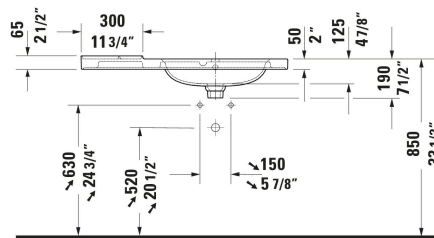

Aurena Wall Mounted Sink # 239010..00 / 239010..00 / 239010..00

| < 39 3/8 " > |

Wall Mounted Sink	Dimension	Weight	Order number
Rectangular, Number of basins: 1 Right, Includes faucet deck: Yes, Number of faucet holes: 1 Middle, Overflow: Yes, Number of pre-marked faucet holes: 1, incl. push-open waste, Includes ceramic drain cover, Back side glazed: No, 39 3/8 "			
Colors			
AA White HygieneGlaze Plus (an antibacterial ceramic glaze that provides almost indefinite effectiveness) AC White Satin Matt HygieneGlaze Plus (an antibacterial ceramic glaze that provides almost indefinite effectiveness) AF Black Matt HygieneGlaze Plus (an antibacterial ceramic glaze that provides almost indefinite effectiveness)			
Variant			
● ● White High Gloss	39 3/8 "x7 1/2 "	48.502 lb	239010..00
● ● White Satin Matte	39 3/8 "x7 1/2 "	48.502 lb	239010..00
● ● Black Matte	39 3/8 "x7 1/2 "	48.502 lb	239010..00
Suitable products			
Console Number of storage surface: 1, Number of towel rails: 1, Pedestal color: Nickel Brushed Aluminum, Adjustable height, 38 3/4 x 19 3/8 "			AU4587
Vanity Cabinet Number of drawers: 2, Number of towel rails: 1, Without handle, Siphon cut-out: Yes, Panel: Yes, Slow close, Pressure inlet, Profile: Nickel, Brushed, Aluminum, Drawer organizer Optional, Feet Yes, Adjustable height, 38 3/4 x 19 3/8 "			AU4577

All drawings contain the necessary measurements which are subject to standard tolerances. They are stated in inch & mm and are non-binding. Exact measurements, in particular for customized installation scenarios, can only be taken from the finished ceramic piece.