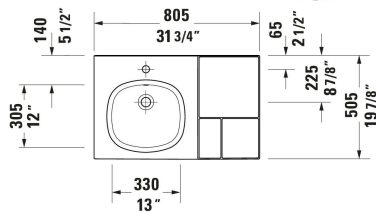

Aurena Wall Mounted Sink # 238980..00 / 238980..00 / 238980..00

|< 31 1/2 " >|

Wall Mounted Sink	Dimension	Weight	Order number
Rectangular, Number of basins: 1 Left, Includes faucet deck: Yes, Number of faucet holes: 1 Middle, Overflow: Yes, Number of pre-marked faucet holes: 1, incl. push-open waste, Includes ceramic drain cover, Back side glazed: No, 31 1/2 "			
Colors			
AA White HygieneGlaze Plus (an antibacterial ceramic glaze that provides almost indefinite effectiveness) AC White Satin Matt HygieneGlaze Plus (an antibacterial ceramic glaze that provides almost indefinite effectiveness) AF Black Matt HygieneGlaze Plus (an antibacterial ceramic glaze that provides almost indefinite effectiveness)			
Variant			
● ● White High Gloss	31 1/2 "x7 1/2 "	41.888 lb	238980..00
● ● White Satin Matte	31 1/2 "x7 1/2 "	41.888 lb	238980..00
● ● Black Matte	31 1/2 "x7 1/2 "	41.888 lb	238980..00
Suitable products			
Console Number of storage surface: 1, Number of towel rails: 1, Pedestal color: Nickel Brushed Aluminum, Adjustable height, 30 7/8 x 19 3/8 "			AU4584
Vanity Cabinet Number of drawers: 2, Number of towel rails: 1, Without handle, Siphon cut-out: Yes, Panel: Yes, Slow close, Pressure inlet, Profile: Nickel, Brushed, Aluminum, Drawer organizer Optional, Feet Yes, Adjustable height, 30 7/8 x 19 3/8 "	30 7/8 x 19 3/8 "		AU4574

All drawings contain the necessary measurements which are subject to standard tolerances. They are stated in inch & mm and are non-binding. Exact measurements, in particular for customized installation scenarios, can only be taken from the finished ceramic piece.