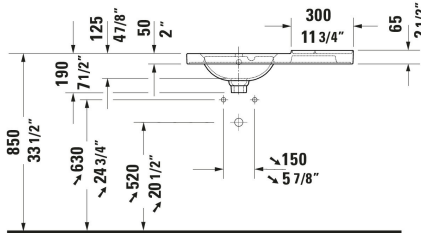

Aurena Wall Mounted Sink # 238980..00 / 238980..00 / 238980..00

|< 31 1/2 " >|

Wall Mounted Sink	Dimension	Weight	Order number
Rectangular, Number of basins: 1 Left, Includes faucet deck: Yes, Number of faucet holes: 1 Middle, Overflow: Yes, Number of pre-marked faucet holes: 1, incl. push-open waste, Includes ceramic drain cover, Back side glazed: No, 31 1/2 "			
Colors			
AA White HygieneGlaze Plus (an antibacterial ceramic glaze that provides almost indefinite effectiveness) AC White Satin Matt HygieneGlaze Plus (an antibacterial ceramic glaze that provides almost indefinite effectiveness) AF Black Matt HygieneGlaze Plus (an antibacterial ceramic glaze that provides almost indefinite effectiveness)			
Variant			
● ● White High Gloss	31 1/2 "x7 1/2 "	41.888 lb	238980..00
● ● White Satin Matte	31 1/2 "x7 1/2 "	41.888 lb	238980..00
● ● Black Matte	31 1/2 "x7 1/2 "	41.888 lb	238980..00
Suitable products			
Console Number of storage surface: 1, Number of towel rails: 1, Pedestal color: Nickel Brushed Aluminum, Adjustable height, 30 7/8 x 19 3/8 "			AU4584
Vanity Cabinet Number of drawers: 2, Number of towel rails: 1, Without handle, Siphon cut-out: Yes, Panel: Yes, Slow close, Pressure inlet, Profile: Nickel, Brushed, Aluminum, Drawer organizer Optional, Feet Yes, Adjustable height, 30 7/8 x 19 3/8 "	30 7/8 x 19 3/8 "		AU4574

All drawings contain the necessary measurements which are subject to standard tolerances. They are stated in inch & mm and are non-binding. Exact measurements, in particular for customized installation scenarios, can only be taken from the finished ceramic piece.