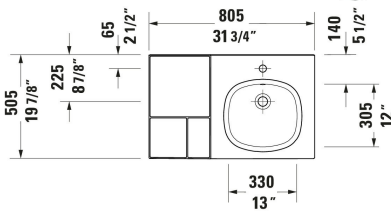

Aurena Wall Mounted Sink # 238880..00 / 238880..00 / 238880..00

| < 31 1/2 " > |

Wall Mounted Sink	Dimension	Weight	Order number
Rectangular, Number of basins: 1 Right, Includes faucet deck: Yes, Number of faucet holes: 1 Middle, Overflow: Yes, Number of pre-marked faucet holes: 1, incl. push-open waste, Includes ceramic drain cover, Back side glazed: No, 31 1/2 "			
Colors			
AA White HygieneGlaze Plus (an antibacterial ceramic glaze that provides almost indefinite effectiveness) AC White Satin Matt HygieneGlaze Plus (an antibacterial ceramic glaze that provides almost indefinite effectiveness) AF Black Matt HygieneGlaze Plus (an antibacterial ceramic glaze that provides almost indefinite effectiveness)			
Variant			
● ● White High Gloss	31 1/2 "x7 1/2 "	41.888 lb	238880..00
● ● White Satin Matte	31 1/2 "x7 1/2 "	41.888 lb	238880..00
● ● Black Matte	31 1/2 "x7 1/2 "	41.888 lb	238880..00
Suitable products			
Console Number of storage surface: 1, Number of towel rails: 1, Pedestal color: Nickel Brushed Aluminum, Adjustable height, 30 7/8 x 19 3/8 " 7/8 x 19 3/8 "			AU4585
Vanity Cabinet Number of drawers: 2, Number of towel rails: 1, Without handle, Siphon cut-out: Yes, Panel: Yes, Slow close, Pressure inlet, Profile: Nickel, Brushed, Aluminum, Drawer organizer Optional, Feet Yes, Adjustable height, 30 7/8 x 19 3/8 "	30 7/8 x 19 3/8 "		AU4575

All drawings contain the necessary measurements which are subject to standard tolerances. They are stated in inch & mm and are non-binding. Exact measurements, in particular for customized installation scenarios, can only be taken from the finished ceramic piece.