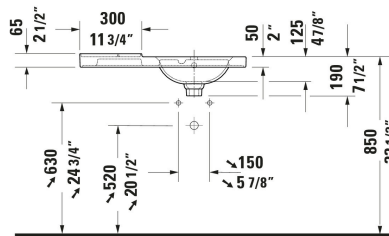

Aurena Wall Mounted Sink # 238880..00 / 238880..00 / 238880..00

| < 31 1/2 " > |

Wall Mounted Sink	Dimension	Weight	Order number
Rectangular, Number of basins: 1 Right, Includes faucet deck: Yes, Number of faucet holes: 1 Middle, Overflow: Yes, Number of pre-marked faucet holes: 1, incl. push-open waste, Includes ceramic drain cover, Back side glazed: No, 31 1/2 "			
Colors			
AA White HygieneGlaze Plus (an antibacterial ceramic glaze that provides almost indefinite effectiveness) AC White Satin Matt HygieneGlaze Plus (an antibacterial ceramic glaze that provides almost indefinite effectiveness) AF Black Matt HygieneGlaze Plus (an antibacterial ceramic glaze that provides almost indefinite effectiveness)			
Variant			
● ● White High Gloss	31 1/2 "x7 1/2 "	41.888 lb	238880..00
● ● White Satin Matte	31 1/2 "x7 1/2 "	41.888 lb	238880..00
● ● Black Matte	31 1/2 "x7 1/2 "	41.888 lb	238880..00
Suitable products			
Console Number of storage surface: 1, Number of towel rails: 1, Pedestal color: Nickel Brushed Aluminum, Adjustable height, 30 7/8 x 19 3/8 " 7/8 x 19 3/8 "			AU4585
Vanity Cabinet Number of drawers: 2, Number of towel rails: 1, Without handle, Siphon cut-out: Yes, Panel: Yes, Slow close, Pressure inlet, Profile: Nickel, Brushed, Aluminum, Drawer organizer Optional, Feet Yes, Adjustable height, 30 7/8 x 19 3/8 "	30 7/8 x 19 3/8 "		AU4575

All drawings contain the necessary measurements which are subject to standard tolerances. They are stated in inch & mm and are non-binding. Exact measurements, in particular for customized installation scenarios, can only be taken from the finished ceramic piece.