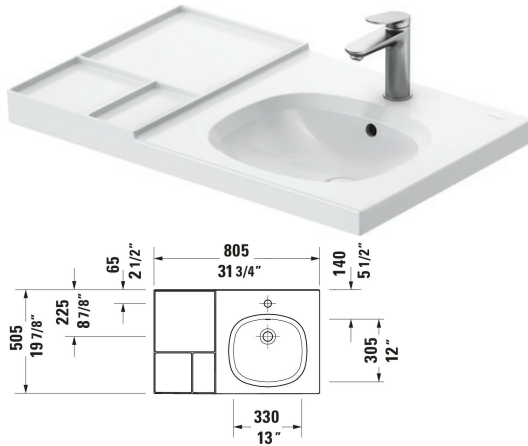

Aurena Wall Mounted Sink # 238880..00 / 238880..00 / 238880..00

| < 31 1/2 " > |

Wall Mounted Sink	Dimension	Weight	Order number
Rectangular, Number of basins: 1 Right, Includes faucet deck: Yes, Number of faucet holes: 1 Middle, Overflow: Yes, Number of pre-marked faucet holes: 1, incl. push-open waste, Includes ceramic drain cover, Back side glazed: No, 31 1/2 "			
Colors			
AA White HygieneGlaze Plus (an antibacterial ceramic glaze that provides almost indefinite effectiveness) AC White Satin Matt HygieneGlaze Plus (an antibacterial ceramic glaze that provides almost indefinite effectiveness) AF Black Matt HygieneGlaze Plus (an antibacterial ceramic glaze that provides almost indefinite effectiveness)			
Variant			
● ● White High Gloss	31 1/2 "x7 1/2 "	41.888 lb	238880..00
● ● White Satin Matte	31 1/2 "x7 1/2 "	41.888 lb	238880..00
● ● Black Matte	31 1/2 "x7 1/2 "	41.888 lb	238880..00
Suitable products			
Console Number of storage surface: 1, Number of towel rails: 1, Pedestal color: Nickel Brushed Aluminum, Adjustable height, 30 7/8 x 19 3/8 " 7/8 x 19 3/8 "			AU4585
Vanity Cabinet Number of drawers: 2, Number of towel rails: 1, Without handle, Siphon cut-out: Yes, Panel: Yes, Slow close, Pressure inlet, Profile: Nickel, Brushed, Aluminum, Drawer organizer Optional, Feet Yes, Adjustable height, 30 7/8 x 19 3/8 "	30 7/8 x 19 3/8 "		AU4575

All drawings contain the necessary measurements which are subject to standard tolerances. They are stated in inch & mm and are non-binding. Exact measurements, in particular for customized installation scenarios, can only be taken from the finished ceramic piece.