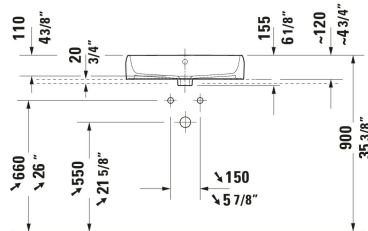

Qatego Vessel Sink # 2385600027

| < 23 5/8 " > |

Vessel Sink	Dimension	Weight	Order number
Includes faucet deck: Yes, Back side glazed: Yes, 23 5/8 "			
Colors			
00 White			
Variant			
● White High Gloss, Number of basins: 1 Middle, Number of faucet holes: 1 Middle, Overflow: Yes, Ground	23 5/8 "x6 1/8 "	36.376 lb	2385600027
Spare parts			
P-Trap Material: Brass, Outlet: horizontal, Suitable for Wall Mounted Sink	2 3/4 x 16 3/4 "	3.307 lb	005036

All drawings contain the necessary measurements which are subject to standard tolerances. They are stated in inch & mm and are non-binding. Exact measurements, in particular for customized installation scenarios, can only be taken from the finished ceramic piece.