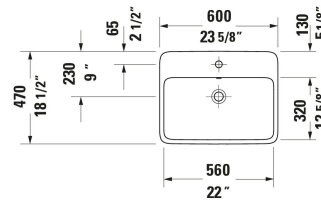

Qatego Vessel Sink # 2385600027

| < 23 5/8 " > |

Vessel Sink	Dimension	Weight	Order number
Includes faucet deck: Yes, Back side glazed: Yes, 23 5/8 "			
Colors			
00 White			
Variant			
● White High Gloss, Number of basins: 1 Middle, Number of faucet holes: 1 Middle, Overflow: Yes, Ground	23 5/8 "x6 1/8 "	36.376 lb	2385600027
Spare parts			
P-Trap Material: Brass, Outlet: horizontal, Suitable for Wall Mounted Sink	2 3/4 x 16 3/4 "	3.307 lb	005036

All drawings contain the necessary measurements which are subject to standard tolerances. They are stated in inch & mm and are non-binding. Exact measurements, in particular for customized installation scenarios, can only be taken from the finished ceramic piece.