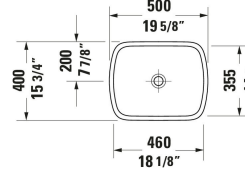

Qatego Vessel Sink # 2384500079

|< 19 5/8 " >|

Vessel Sink	Dimension	Weight	Order number
Includes faucet deck: No, Back side glazed: Yes, 19 5/8 "			
Colors			
00 White			
Variant			
☒ White High Gloss, Number of basins: 1 Middle, Overflow: No, Ground	19 5/8 "x5 1/8 "	24.251 lb	2384500079
Spare parts			
Sink Drain Sink, Material drain covers: Brass, Diameter: 2 7/8 " Ø 2 7/8 "		0.694 lb	005024
P-Trap Material: Brass, Outlet: horizontal, Suitable for Wall Mounted Sink	2 3/4 x 16 3/4 "	3.307 lb	005036

All drawings contain the necessary measurements which are subject to standard tolerances. They are stated in inch & mm and are non-binding. Exact measurements, in particular for customized installation scenarios, can only be taken from the finished ceramic piece.