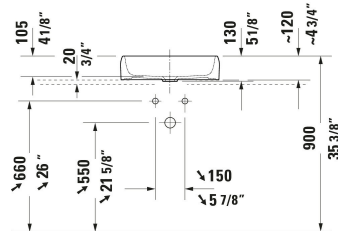

Qatego Vessel Sink # 2384500079

|< 19 5/8 " >|

Vessel Sink	Dimension	Weight	Order number
Includes faucet deck: No, Back side glazed: Yes, 19 5/8 "			
Colors			
00 White			
Variant			
☒ White High Gloss, Number of basins: 1 Middle, Overflow: No, Ground	19 5/8 "x5 1/8 "	24.251 lb	2384500079
Spare parts			
Sink Drain Sink, Material drain covers: Brass, Diameter: 2 7/8 " Ø 2 7/8 "		0.694 lb	005024
P-Trap Material: Brass, Outlet: horizontal, Suitable for Wall Mounted Sink	2 3/4 x 16 3/4 "	3.307 lb	005036

All drawings contain the necessary measurements which are subject to standard tolerances. They are stated in inch & mm and are non-binding. Exact measurements, in particular for customized installation scenarios, can only be taken from the finished ceramic piece.