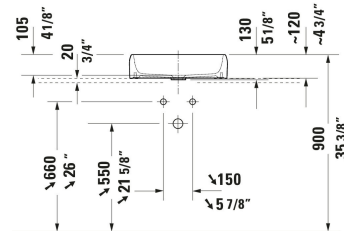

**Qatego Vessel Sink # 2383500079**

| < 19 5/8 " > |

Vessel Sink	Dimension	Weight	Order number
Includes faucet deck: No, Back side glazed: Yes, 19 5/8 "			
<b>Colors</b>			
00 White			
<b>Variant</b>			
☒ White High Gloss, Number of basins: 1 Middle, Overflow: No, Ground, Back side glazed: No	19 5/8 "x5 1/8 "	25.133 lb	2383500079
<b>Spare parts</b>			
Sink Drain Sink, Material drain covers: Brass, Diameter: 2 7/8 " Ø 2 7/8 "		0.694 lb	005024
P-Trap Material: Brass, Outlet: horizontal, Suitable for Wall Mounted Sink	2 3/4 x 16 3/4 "	3.307 lb	005036

*All drawings contain the necessary measurements which are subject to standard tolerances. They are stated in inch & mm and are non-binding. Exact measurements, in particular for customized installation scenarios, can only be taken from the finished ceramic piece.*