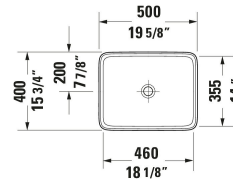

**Qatego Vessel Sink # 2383500079**

| < 19 5/8 " > |

Vessel Sink	Dimension	Weight	Order number
Includes faucet deck: No, Back side glazed: Yes, 19 5/8 "			
<b>Colors</b>			
00 White			
<b>Variant</b>			
☒ White High Gloss, Number of basins: 1 Middle, Overflow: No, Ground, Back side glazed: No	19 5/8 "x5 1/8 "	25.133 lb	2383500079
<b>Spare parts</b>			
Sink Drain Sink, Material drain covers: Brass, Diameter: 2 7/8 " Ø 2 7/8 "		0.694 lb	005024
P-Trap Material: Brass, Outlet: horizontal, Suitable for Wall Mounted Sink	2 3/4 x 16 3/4 "	3.307 lb	005036

*All drawings contain the necessary measurements which are subject to standard tolerances. They are stated in inch & mm and are non-binding. Exact measurements, in particular for customized installation scenarios, can only be taken from the finished ceramic piece.*