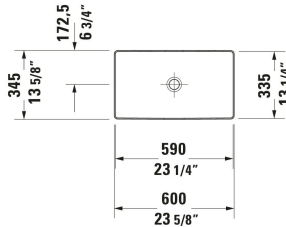

DuraSquare Vessel Sink # 2355600000

| < 23 5/8 " > |

Vessel Sink	Dimension	Weight	Order number
DuraCeram®, Square, Includes faucet deck: No, Overflow: No, Ground, Includes ceramic drain cover, Includes slotted waste, 23 5/8 ", ADA: No			
Colors			
00 White			
Variant			
☒ White High Gloss, Rectangular, Number of basins: 1 Middle, cUPC listed: No		17.857 lb	2355600000
Spare parts			
P-Trap Brass, Outlet: horizontal, Suitable for Wall Mounted Sink 2 3/4 x 16 3/4 "		3.307 lb	005036
Suitable products			
Vanity Cabinet Number of drawers: 1, Includes vanity top: Yes, Faucet holes possible, Handle, Slow close, Lay-in compartment Optional, 31 1/2 x 21 5/8 "	31 1/2 x 21 5/8 "		DE4947
Vanity Cabinet Number of drawers: 1, Includes vanity top: Yes, Faucet holes possible, Handle, Slow close, Lay-in compartment Optional, 39 3/8 x 21 5/8 "	39 3/8 x 21 5/8 "		DE4948
Vanity Cabinet Number of drawers: 1, Includes vanity top: Yes, Faucet holes possible, Handle, Slow close, Lay-in compartment Optional, 47 1/4 x 21 5/8 "	47 1/4 x 21 5/8 "		DE4949
Vanity Cabinet Number of drawers: 1, Number of drawers: 1, Includes vanity top: Yes, Faucet holes possible, Handle, Siphon cut-out: Yes, Panel: Yes, Slow close, Lay-in compartment Optional, 31 1/2 x 21 5/8 "	31 1/2 x 21 5/8 "		DE4967
Vanity Cabinet Number of drawers: 1, Number of drawers: 1, Includes vanity top: Yes, Faucet holes possible, Handle, Siphon cut-out: Yes, Panel: Yes, Slow close, Lay-in compartment Optional, 39 3/8 x 21 5/8 "	39 3/8 x 21 5/8 "		DE4968
Vanity Cabinet Number of drawers: 1, Number of drawers: 1, Includes vanity top: Yes, Faucet holes possible, Handle, Siphon cut-out: Yes, Panel: Yes, Slow close, Lay-in compartment Optional, 47 1/4 x 21 5/8 "	47 1/4 x 21 5/8 "		DE4969