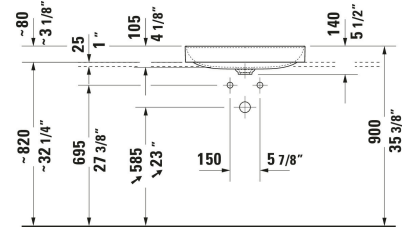

DuraSquare Vessel Sink # 2355600000

| < 23 5/8 " > |

Vessel Sink	Dimension	Weight	Order number
DuraCeram®, Square, Includes faucet deck: No, Overflow: No, Ground, Includes ceramic drain cover, Includes slotted waste, 23 5/8 ", ADA: No			
Colors			
00 White			
Variant			
☒ White High Gloss, Rectangular, Number of basins: 1 Middle, cUPC listed: No		17.857 lb	2355600000
Spare parts			
P-Trap Brass, Outlet: horizontal, Suitable for Wall Mounted Sink 2 3/4 x 16 3/4 "		3.307 lb	005036
Suitable products			
Vanity Cabinet Number of drawers: 1, Includes vanity top: Yes, Faucet holes possible, Handle, Slow close, Lay-in compartment Optional, 31 1/2 x 21 5/8 "	31 1/2 x 21 5/8 "		DE4947
Vanity Cabinet Number of drawers: 1, Includes vanity top: Yes, Faucet holes possible, Handle, Slow close, Lay-in compartment Optional, 39 3/8 x 21 5/8 "	39 3/8 x 21 5/8 "		DE4948
Vanity Cabinet Number of drawers: 1, Includes vanity top: Yes, Faucet holes possible, Handle, Slow close, Lay-in compartment Optional, 47 1/4 x 21 5/8 "	47 1/4 x 21 5/8 "		DE4949
Vanity Cabinet Number of drawers: 1, Number of drawers: 1, Includes vanity top: Yes, Faucet holes possible, Handle, Siphon cut-out: Yes, Panel: Yes, Slow close, Lay-in compartment Optional, 31 1/2 x 21 5/8 "	31 1/2 x 21 5/8 "		DE4967
Vanity Cabinet Number of drawers: 1, Number of drawers: 1, Includes vanity top: Yes, Faucet holes possible, Handle, Siphon cut-out: Yes, Panel: Yes, Slow close, Lay-in compartment Optional, 39 3/8 x 21 5/8 "	39 3/8 x 21 5/8 "		DE4968
Vanity Cabinet Number of drawers: 1, Number of drawers: 1, Includes vanity top: Yes, Faucet holes possible, Handle, Siphon cut-out: Yes, Panel: Yes, Slow close, Lay-in compartment Optional, 47 1/4 x 21 5/8 "	47 1/4 x 21 5/8 "		DE4969

All drawings contain the necessary measurements which are subject to standard tolerances. They are stated in inch & mm and are non-