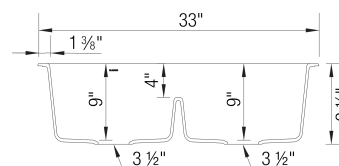

- Min cabinet size: 36 in (914 mm)
- Rim height: 1/4 in (7 mm)

What is included:

Installation instructions, Cut-out template, Drop-in clips, Limited Lifetime Warranty

4 additional knock-out holes for accessories
Undermount or drop-in installation