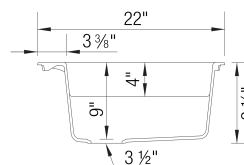

Optional Accessories

LIVEN Equal Double Grid 235916

Warranty

BLANCO offers a limited lifetime warranty on all sinks and faucets, as well as a one-year warranty on all custom accessories.

Code/Standards Compliance

BLANCO sinks and faucets are third-party tested and certified to standards and listed by applicable certification bodies. For more information on individual product listings, contact our office or listing organization.

View our how-to videos to learn more about installing and caring for BLANCO products:
<https://www.blanco.com/us-en/service/how-to-videos/how-to-videos-for-sinks/>

Questions? Contact us today

BLANCO America, Inc.
110 Mount Holly By-Pass
Lumberton, NJ 08048

Phone & Fax
Phone: 888-668-6201
Fax: 609-668-6211

While BLANCO endeavors to provide accurate information, all dimensions are nominal, cannot be guaranteed, and are subject to change or cancellation. BLANCO assumes no responsibility for use of superseded or voided specifications.