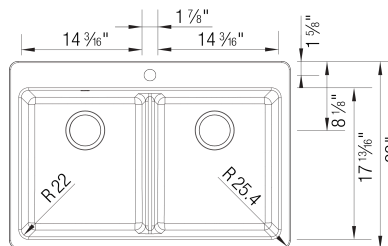

Design and Planning Tips

- Min cabinet size: 36 in (914 mm)
- Rim height: 1/4 in (7 mm)

What is included:

Installation instructions, Cut-out template, Drop-in clips, Limited Lifetime Warranty

4 additional knock-out holes for accessories
Undermount or drop-in installation