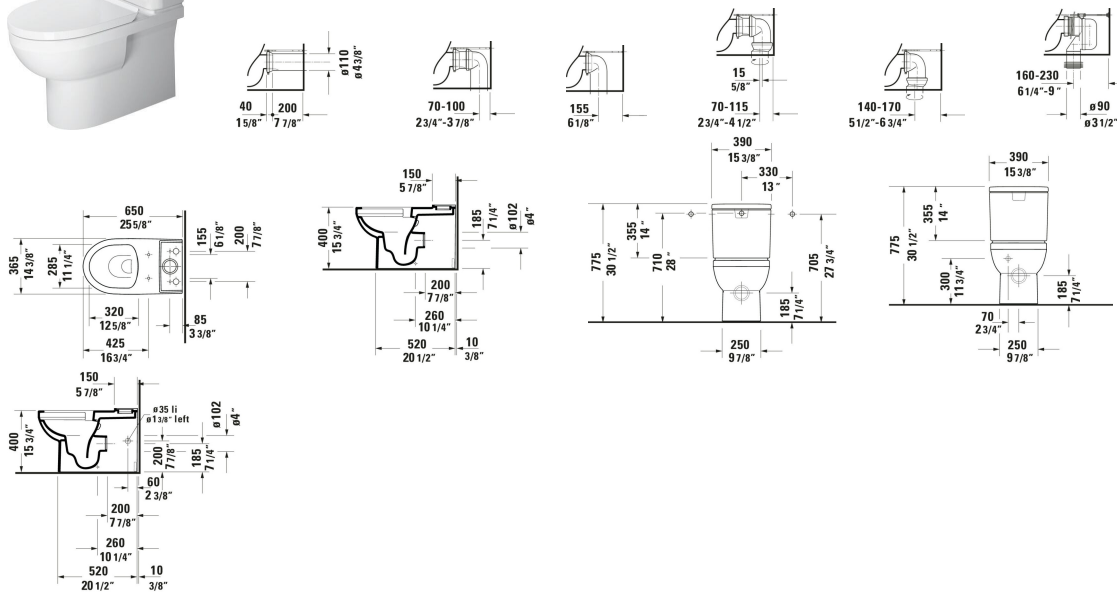

Duravit No.1 Toilet Bowl # 2182090092

| < 14 3/8 " > |

Toilet Bowl	Dimension	Weight	Order number
Washdown model, Rimless, Outlet: horizontal, Includes tank: No, Flush system: washdown model, For bowl mounted tank, Hardware included			
Colors			
00 White High Gloss			
Variant			
White High Gloss, Flush water quantity: 1.6/0.8 gpf, Position outlet: Rear, Flush system:, Outflow dimensions for Vario connecting bend vertical: 6 1/4 " - 9 ", Outflow dimensions for Vario outlet set vertical: 2 3/4 " - 6 3/4 ", WaterSense: Yes, cUPC listed: Yes, cC/IAPMO®: Yes	14 3/8 "x25 5/8 "	69.446 lb	2182090092
Infobox			
Alternatively, a standard toilet seat can be installed			
Accessory			
Connection Set Outlet drains	15 5/8 x 15 5/8 "	2.844 lb	001422
Vario connecting bend Diamter of inlet: 3 ", Diameter drain: 3 1/2 "	13 7/8 x 5 1/4 "	1.918 lb	899025

Duravit No.1 Toilet Bowl # 2182090092

|< 14 3/8 " >|

Suitable products

Toilet Seat Shape: Rectangular, Slow close: Yes, Hinge material: Stainless Steel, 14 5/8 x 16 7/8 "	14 5/8 x 16 7/8 "	002079
Toilet Seat Shape: Rectangular, Slow close: No, Hinge material: Stainless Steel, 14 5/8 x 16 7/8 "	14 5/8 x 16 7/8 "	002071
Toilet Tank Dual Flush, Water connection position: Bottom left, Surface of push button: Chrome, 15 3/8 x 6 3/4 "	15 3/8 x 6 3/4 "	094110

All drawings contain the necessary measurements which are subject to standard tolerances. They are stated in inch & mm and are non-binding. Exact measurements, in particular for customized installation scenarios, can only be taken from the finished ceramic piece.