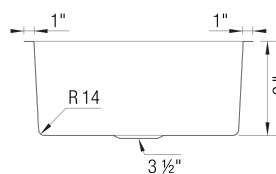

QUATRUS R15 Small Stainless steel satin polish

Warranty

BLANCO offers a limited lifetime warranty on all sinks and faucets, as well as a one-year warranty on all custom accessories.

Code/Standards Compliance

BLANCO sinks and faucets are third-party tested and certified to standards and listed by applicable certification bodies. For more information on individual product listings, contact our office or listing organization.

View our how-to videos to learn more about installing and caring for BLANCO products:
<https://www.blanco.com/us-en/service/how-to-videos/how-to-videos-for-sinks/>

Questions? Contact us today

BLANCO America, Inc.
110 Mount Holly By-Pass
Lumberton, NJ 08048

Phone & Fax
Phone: 888-668-6201
Fax: 609-668-6211

While BLANCO endeavors to provide accurate information, all dimensions are nominal, cannot be guaranteed, and are subject to change or cancellation. BLANCO assumes no responsibility for use of superseded or voided specifications.