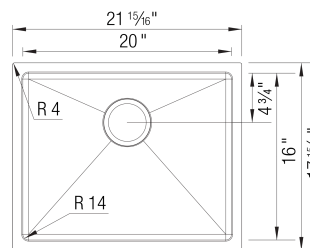

QUATRUS R15 Small Stainless steel satin polish

Warranty

BLANCO offers a limited lifetime warranty on all sinks and faucets, as well as a one-year warranty on all custom accessories.

Code/Standards Compliance

BLANCO sinks and faucets are third-party tested and certified to standards and listed by applicable certification bodies. For more information on individual product listings, contact our office or listing organization.

View our how-to videos to learn more about installing and caring for BLANCO products:
<https://www.blanco.com/us-en/service/how-to-videos/how-to-videos-for-sinks/>

Questions? Contact us today

BLANCO America, Inc.
110 Mount Holly By-Pass
Lumberton, NJ 08048

Phone & Fax
Phone: 888-668-6201
Fax: 609-668-6211

While BLANCO endeavors to provide accurate information, all dimensions are nominal, cannot be guaranteed, and are subject to change or cancellation. BLANCO assumes no responsibility for use of superseded or voided specifications.