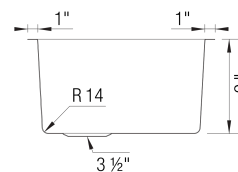

QUATRUS R15 Small Stainless steel satin polish

Warranty

BLANCO offers a limited lifetime warranty on all sinks and faucets, as well as a one-year warranty on all custom accessories.

Code/Standards Compliance

BLANCO sinks and faucets are third-party tested and certified to standards and listed by applicable certification bodies. For more information on individual product listings, contact our office or listing organization.

View our how-to videos to learn more about installing and caring for BLANCO products:
<https://www.blanco.com/us-en/service/how-to-videos/how-to-videos-for-sinks/>

Questions? Contact us today

BLANCO America, Inc.
110 Mount Holly By-Pass
Lumberton, NJ 08048

Phone & Fax
Phone: 888-668-6201
Fax: 609-668-6211

While BLANCO endeavors to provide accurate information, all dimensions are nominal, cannot be guaranteed, and are subject to change or cancellation. BLANCO assumes no responsibility for use of superseded or voided specifications.